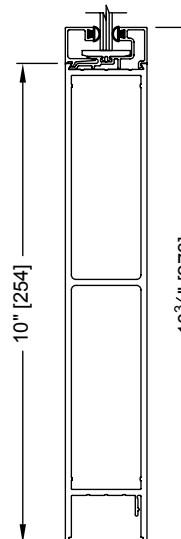

record-usa
 4324 PHIL HARGETT CT.
 MONROE, NC 28110
 (704) 289-9212

AUTOMATIC FOLDING DOOR SYSTEM

MUNTIN BAR AND BOTTOM RAIL DETAILS

MUNTIN BARS ARE LOCATED AT A STANDARD HEIGHT OF 41⁵/₈" [1057] ABOVE FINISHED FLOOR OR THRESHOLD TO THE CENTERLINE OF THE MUNTIN BAR

3" MUNTIN BAR

STANDARD MUNTIN BAR

2¹/₂" [64]

4" MUNTIN (USING 2¹/₂" RAIL)

3" [76]

4¹/₂" MUNTIN (USING 3" RAIL)

4¹/₂" [114]

5" MUNTIN (USING 3¹/₂" RAIL)

4" [102]

5¹/₂" MUNTIN (USING 4" RAIL)

6" MUNTIN (USING 5" RAIL)

7¹/₂" MUNTIN (USING 6" RAIL)

OPTIONAL MUNTIN BARS AVAILABLE

MUNTIN BARS

SCALE: 1/4 SIZE

3¹/₂" BOTTOM RAIL

STANDARD BOTTOM RAIL

5" TALL BOTTOM RAIL

6" TALL BOTTOM RAIL

9" TALL BOTTOM RAIL

10" TALL BOTTOM RAIL

OPTIONAL BOTTOM RAILS AVAILABLE

BOTTOM RAILS

SCALE: 1/4 SIZE