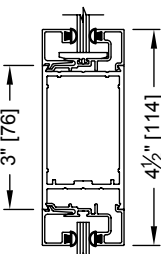

record-usa
 4324 PHIL HARGETT CT.
 MONROE, NC 28110
 (704) 289-9212

AUTOMATIC FOLDING DOOR SYSTEM

MUNTIN BAR AND BOTTOM RAIL DETAILS

MUNTIN BARS ARE LOCATED AT A STANDARD HEIGHT OF 41⁵/₈" [1057] ABOVE FINISHED FLOOR OR THRESHOLD TO THE CENTERLINE OF THE MUNTIN BAR

3" MUNTIN BAR

STANDARD MUNTIN BAR

2¹/₂" [64]

4" MUNTIN (USING 2¹/₂" RAIL)

3" [76]

4¹/₂" MUNTIN (USING 3" RAIL)

4¹/₂" [114]

5" MUNTIN (USING 3¹/₂" RAIL)

4" [102]

5¹/₂" MUNTIN (USING 4" RAIL)

6" MUNTIN (USING 5" RAIL)

7¹/₂" MUNTIN (USING 6" RAIL)

OPTIONAL MUNTIN BARS AVAILABLE

MUNTIN BARS

SCALE: 1/4 SIZE

3¹/₂" BOTTOM RAIL

STANDARD BOTTOM RAIL

5" TALL BOTTOM RAIL

6" TALL BOTTOM RAIL

9" TALL BOTTOM RAIL

10" TALL BOTTOM RAIL

OPTIONAL BOTTOM RAILS AVAILABLE

BOTTOM RAILS

SCALE: 1/4 SIZE