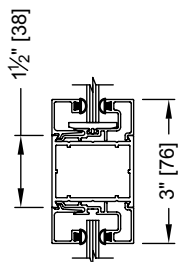

record-usa
 4324 PHIL HARGETT CT.
 MONROE, NC 28110
 (704) 289-9212

AUTOMATIC FOLDING DOOR SYSTEM

MUNTIN BAR AND BOTTOM RAIL DETAILS

MUNTIN BARS ARE LOCATED AT A STANDARD HEIGHT OF 41⁵/₈" [1057] ABOVE FINISHED FLOOR OR THRESHOLD TO THE CENTERLINE OF THE MUNTIN BAR

3" MUNTIN BAR

STANDARD MUNTIN BAR

2¹/₂" [64]

4" MUNTIN (USING 2¹/₂" RAIL)

3" [76]

4¹/₂" MUNTIN (USING 3" RAIL)

4¹/₂" [114]

5" MUNTIN (USING 3¹/₂" RAIL)

4" [102]

5¹/₂" MUNTIN (USING 4" RAIL)

6" MUNTIN (USING 5" RAIL)

7¹/₂" MUNTIN (USING 6" RAIL)

OPTIONAL MUNTIN BARS AVAILABLE

MUNTIN BARS

SCALE: 1/4 SIZE

3¹/₂" BOTTOM RAIL

STANDARD BOTTOM RAIL

5" TALL BOTTOM RAIL

6" TALL BOTTOM RAIL

9" TALL BOTTOM RAIL

10" TALL BOTTOM RAIL

OPTIONAL BOTTOM RAILS AVAILABLE

BOTTOM RAILS

SCALE: 1/4 SIZE