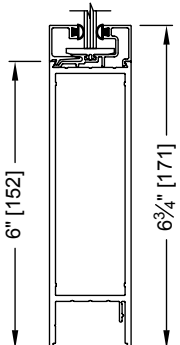

record-usa
 4324 PHIL HARGETT CT.
 MONROE, NC 28110
 (704) 289-9212

AUTOMATIC FOLDING DOOR SYSTEM

MUNTIN BAR AND BOTTOM RAIL DETAILS

MUNTIN BARS ARE LOCATED AT A STANDARD HEIGHT OF 41⁵/₈" [1057] ABOVE FINISHED FLOOR OR THRESHOLD TO THE CENTERLINE OF THE MUNTIN BAR

3" MUNTIN BAR

STANDARD MUNTIN BAR

2¹/₂" [64]

4" MUNTIN (USING 2¹/₂" RAIL)

3" [76]

4¹/₂" MUNTIN (USING 3" RAIL)

4¹/₂" [114]

5" MUNTIN (USING 3¹/₂" RAIL)

4" [102]

5¹/₂" MUNTIN (USING 4" RAIL)

6" MUNTIN (USING 5" RAIL)

7¹/₂" MUNTIN (USING 6" RAIL)

OPTIONAL MUNTIN BARS AVAILABLE

MUNTIN BARS

SCALE: 1/4 SIZE

3¹/₂" BOTTOM RAIL

STANDARD BOTTOM RAIL

5" TALL BOTTOM RAIL

6" TALL BOTTOM RAIL

9" TALL BOTTOM RAIL

10" TALL BOTTOM RAIL

OPTIONAL BOTTOM RAILS AVAILABLE

BOTTOM RAILS

SCALE: 1/4 SIZE