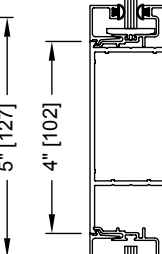

record-usa
 4324 PHIL HARGETT CT.
 MONROE, NC 28110
 (704) 289-9212

AUTOMATIC FOLDING DOOR SYSTEM

MUNTIN BAR AND BOTTOM RAIL DETAILS

MUNTIN BARS ARE LOCATED AT A STANDARD HEIGHT OF 41⁵/₈" [1057] ABOVE FINISHED FLOOR OR THRESHOLD TO THE CENTERLINE OF THE MUNTIN BAR

3" MUNTIN BAR

STANDARD MUNTIN BAR

2¹/₂" [64]

4" MUNTIN (USING 2¹/₂" RAIL)

3" [76]

4¹/₂" MUNTIN (USING 3" RAIL)

4¹/₂" [114]

5" MUNTIN (USING 3¹/₂" RAIL)

4" [102]

5¹/₂" MUNTIN (USING 4" RAIL)

6" MUNTIN (USING 5" RAIL)

7¹/₂" MUNTIN (USING 6" RAIL)

OPTIONAL MUNTIN BARS AVAILABLE

MUNTIN BARS

SCALE: 1/4 SIZE

3¹/₂" BOTTOM RAIL

STANDARD BOTTOM RAIL

5" TALL BOTTOM RAIL

6" TALL BOTTOM RAIL

9" TALL BOTTOM RAIL

10" TALL BOTTOM RAIL

OPTIONAL BOTTOM RAILS AVAILABLE

BOTTOM RAILS

SCALE: 1/4 SIZE