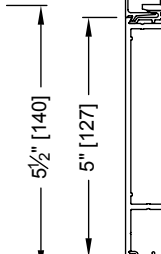

record-usa
 4324 PHIL HARGETT CT.
 MONROE, NC 28110
 (704) 289-9212

AUTOMATIC FOLDING DOOR SYSTEM

MUNTIN BAR AND BOTTOM RAIL DETAILS

MUNTIN BARS ARE LOCATED AT A STANDARD HEIGHT OF 41⁵/₈" [1057] ABOVE FINISHED FLOOR OR THRESHOLD TO THE CENTERLINE OF THE MUNTIN BAR

3" MUNTIN BAR

STANDARD MUNTIN BAR

2¹/₂" [64]

4" MUNTIN (USING 2¹/₂" RAIL)

3" [76]

4¹/₂" MUNTIN (USING 3" RAIL)

4¹/₂" [114]

5" MUNTIN (USING 3¹/₂" RAIL)

4" [102]

5¹/₂" MUNTIN (USING 4" RAIL)

6" MUNTIN (USING 5" RAIL)

7¹/₂" MUNTIN (USING 6" RAIL)

OPTIONAL MUNTIN BARS AVAILABLE

MUNTIN BARS

SCALE: 1/4 SIZE

3¹/₂" BOTTOM RAIL

STANDARD BOTTOM RAIL

5" TALL BOTTOM RAIL

6" TALL BOTTOM RAIL

9" TALL BOTTOM RAIL

10" TALL BOTTOM RAIL

OPTIONAL BOTTOM RAILS AVAILABLE

BOTTOM RAILS

SCALE: 1/4 SIZE