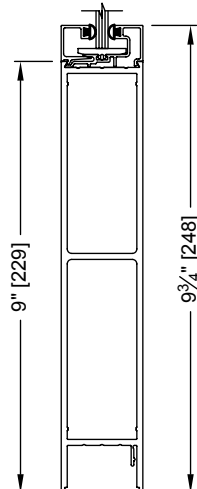

record-usa
 4324 PHIL HARGETT CT.
 MONROE, NC 28110
 (704) 289-9212

AUTOMATIC FOLDING DOOR SYSTEM

MUNTIN BAR AND BOTTOM RAIL DETAILS

MUNTIN BARS ARE LOCATED AT A STANDARD HEIGHT OF 41⁵/₈" [1057] ABOVE FINISHED FLOOR OR THRESHOLD TO THE CENTERLINE OF THE MUNTIN BAR

3" MUNTIN BAR

STANDARD MUNTIN BAR

2¹/₂" [64]

4" MUNTIN (USING 2¹/₂" RAIL)

3" [76]

4¹/₂" MUNTIN (USING 3" RAIL)

4¹/₂" [114]

5" MUNTIN (USING 3¹/₂" RAIL)

4" [102]

5¹/₂" MUNTIN (USING 4" RAIL)

6" MUNTIN (USING 5" RAIL)

7¹/₂" MUNTIN (USING 6" RAIL)

OPTIONAL MUNTIN BARS AVAILABLE

MUNTIN BARS

SCALE: 1/4 SIZE

3¹/₂" BOTTOM RAIL

STANDARD BOTTOM RAIL

5" TALL BOTTOM RAIL

6" TALL BOTTOM RAIL

9" TALL BOTTOM RAIL

10" TALL BOTTOM RAIL

OPTIONAL BOTTOM RAILS AVAILABLE

BOTTOM RAILS

SCALE: 1/4 SIZE