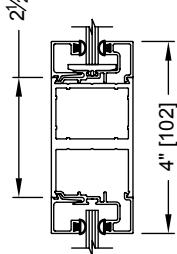

record-usa
 4324 PHIL HARGETT CT.
 MONROE, NC 28110
 (704) 289-9212

AUTOMATIC FOLDING DOOR SYSTEM

MUNTIN BAR AND BOTTOM RAIL DETAILS

MUNTIN BARS ARE LOCATED AT A STANDARD HEIGHT OF 41⁵/₈" [1057] ABOVE FINISHED FLOOR OR THRESHOLD TO THE CENTERLINE OF THE MUNTIN BAR

3" MUNTIN BAR

STANDARD MUNTIN BAR

2¹/₂" [64]

4" MUNTIN (USING 2¹/₂" RAIL)

3" [76]

4¹/₂" MUNTIN (USING 3" RAIL)

4¹/₂" [114]

5" MUNTIN (USING 3¹/₂" RAIL)

4" [102]

5¹/₂" MUNTIN (USING 4" RAIL)

6" MUNTIN (USING 5" RAIL)

7¹/₂" MUNTIN (USING 6" RAIL)

OPTIONAL MUNTIN BARS AVAILABLE

MUNTIN BARS

SCALE: 1/4 SIZE

3¹/₂" BOTTOM RAIL

STANDARD BOTTOM RAIL

5" TALL BOTTOM RAIL

6" TALL BOTTOM RAIL

9" TALL BOTTOM RAIL

10" TALL BOTTOM RAIL

OPTIONAL BOTTOM RAILS AVAILABLE

BOTTOM RAILS

SCALE: 1/4 SIZE