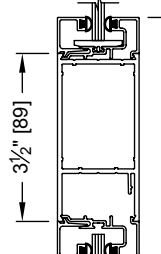

record-usa
 4324 PHIL HARGETT CT.
 MONROE, NC 28110
 (704) 289-9212

AUTOMATIC FOLDING DOOR SYSTEM

MUNTIN BAR AND BOTTOM RAIL DETAILS

MUNTIN BARS ARE LOCATED AT A STANDARD HEIGHT OF 41⁵/₈" [1057] ABOVE FINISHED FLOOR OR THRESHOLD TO THE CENTERLINE OF THE MUNTIN BAR

3" MUNTIN BAR

STANDARD MUNTIN BAR

2¹/₂" [64]

4" MUNTIN (USING 2¹/₂" RAIL)

3" [76]

4¹/₂" MUNTIN (USING 3" RAIL)

4¹/₂" [114]

5" MUNTIN (USING 3¹/₂" RAIL)

4" [102]

5¹/₂" MUNTIN (USING 4" RAIL)

6" MUNTIN (USING 5" RAIL)

7¹/₂" MUNTIN (USING 6" RAIL)

OPTIONAL MUNTIN BARS AVAILABLE

MUNTIN BARS

SCALE: 1/4 SIZE

3¹/₂" BOTTOM RAIL

STANDARD BOTTOM RAIL

5" TALL BOTTOM RAIL

6" TALL BOTTOM RAIL

9" TALL BOTTOM RAIL

10" TALL BOTTOM RAIL

OPTIONAL BOTTOM RAILS AVAILABLE

BOTTOM RAILS

SCALE: 1/4 SIZE