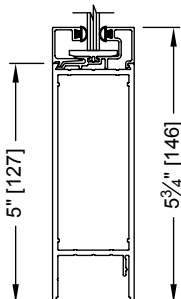

record-usa
 4324 PHIL HARGETT CT.
 MONROE, NC 28110
 (704) 289-9212

AUTOMATIC FOLDING DOOR SYSTEM

MUNTIN BAR AND BOTTOM RAIL DETAILS

MUNTIN BARS ARE LOCATED AT A STANDARD HEIGHT OF 41⁵/₈" [1057] ABOVE FINISHED FLOOR OR THRESHOLD TO THE CENTERLINE OF THE MUNTIN BAR

3" MUNTIN BAR

STANDARD MUNTIN BAR

2¹/₂" [64]

4" MUNTIN (USING 2¹/₂" RAIL)

3" [76]

4¹/₂" MUNTIN (USING 3" RAIL)

4¹/₂" [114]

5" MUNTIN (USING 3¹/₂" RAIL)

4" [102]

5¹/₂" MUNTIN (USING 4" RAIL)

6" MUNTIN (USING 5" RAIL)

7¹/₂" MUNTIN (USING 6" RAIL)

OPTIONAL MUNTIN BARS AVAILABLE

MUNTIN BARS

SCALE: 1/4 SIZE

3¹/₂" BOTTOM RAIL

STANDARD BOTTOM RAIL

5" TALL BOTTOM RAIL

6" TALL BOTTOM RAIL

9" TALL BOTTOM RAIL

10" TALL BOTTOM RAIL

OPTIONAL BOTTOM RAILS AVAILABLE

BOTTOM RAILS

SCALE: 1/4 SIZE