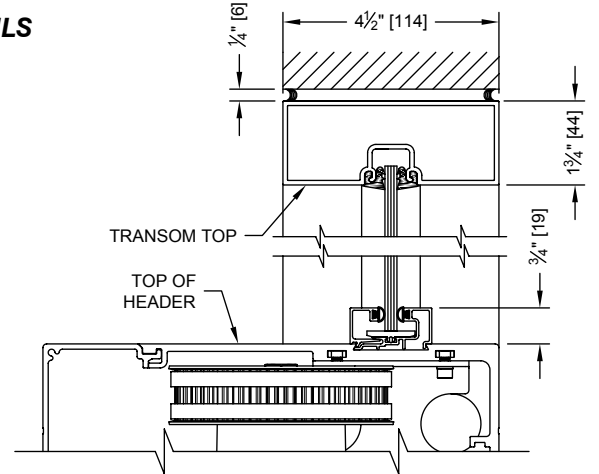

TRANSOM DETAILS

SCALE: 1/4" SIZE

HORIZONTAL SECTION THROUGH TRANSOM
(SHOWN WITH 1/4" GLAZING)

VERTICAL SECTION THROUGH TRANSOM
(SHOWN WITH 1/4" GLAZING)

HORIZONTAL SECTION THROUGH TRANSOM
(SHOWN WITH 1" THERMAL GLAZING)

VERTICAL SECTION THROUGH TRANSOM
(SHOWN WITH 1" THERMAL GLAZING)

HORIZONTAL SECTION THROUGH TRANSOM
(SHOWN WITH 5/8" THERMAL GLAZING)

VERTICAL SECTION THROUGH TRANSOM
(SHOWN WITH 5/8" THERMAL GLAZING)

TYPICAL FOR TRANSOMS WITH ANY GLASS
THICKNESS OTHER THAN 1/4" OR 1"