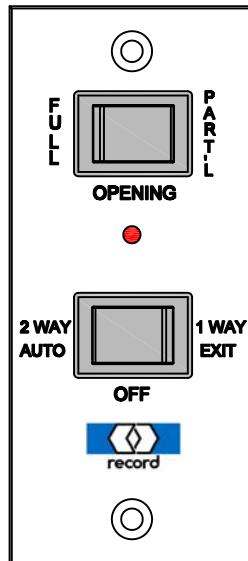

# AUTOMATIC FOLDING DOOR SYSTEM

CONTROL PANEL OPTIONS

PAGE 45-2.08

## DISPLAY PANELS WITH ENCLOSURES

4-80-0800  
CONTROL PANEL - DISPLAY  
W / METALIC ENCLOSURE  
(STANDARD)

4-80-0805  
CONTROL PANEL - DISPLAY  
W / NON-METALIC ENCLOSURE  
(OPTIONAL)

## OPTIONAL CONTROL PANELS

4-51-0107  
CONTROL PANEL - DISPLAY

4-51-0105  
CONTROL PANEL - DUAL  
ROCKER SWITCH

4-51-0106  
CONTROL PANEL - ROCKER  
SWITCH / KEY SWITCH