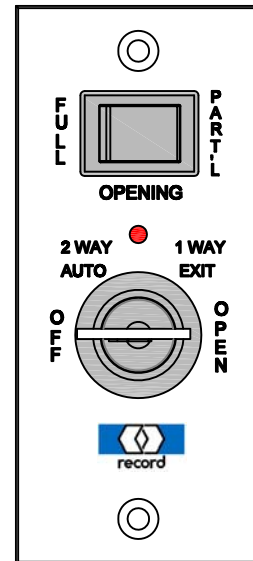

## DISPLAY PANELS WITH ENCLOSURES

4-80-0800  
CONTROL PANEL - DISPLAY  
W / METALIC ENCLOSURE  
(STANDARD)

4-80-0805  
CONTROL PANEL - DISPLAY  
W / NON-METALIC ENCLOSURE  
(OPTIONAL)

## OPTIONAL CONTROL PANELS

4-51-0107  
CONTROL PANEL - DISPLAY

4-51-0105  
CONTROL PANEL - DUAL  
ROCKER SWITCH

4-51-0106  
CONTROL PANEL - ROCKER  
SWITCH / KEY SWITCH