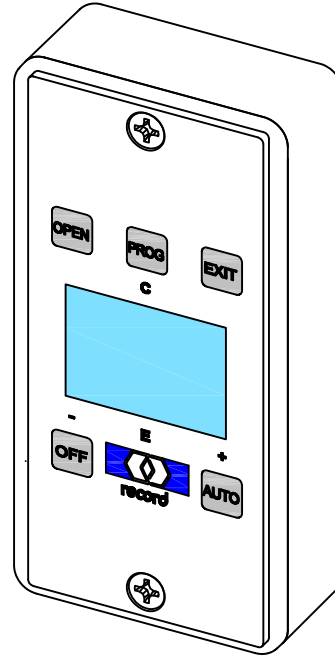

# AUTOMATIC FOLDING DOOR SYSTEM

CONTROL PANEL OPTIONS

PAGE 45-2.08

## DISPLAY PANELS WITH ENCLOSURES

4-80-0800  
CONTROL PANEL - DISPLAY  
W / METALIC ENCLOSURE  
(STANDARD)

4-80-0805  
CONTROL PANEL - DISPLAY  
W / NON-METALIC ENCLOSURE  
(OPTIONAL)

## OPTIONAL CONTROL PANELS

4-51-0107  
CONTROL PANEL - DISPLAY

4-51-0105  
CONTROL PANEL - DUAL  
ROCKER SWITCH

4-51-0106  
CONTROL PANEL - ROCKER  
SWITCH / KEY SWITCH