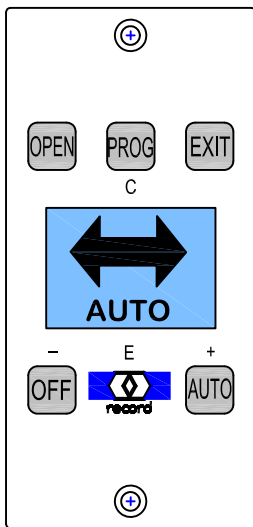

## DISPLAY PANELS WITH ENCLOSURES

4-80-0800  
CONTROL PANEL - DISPLAY  
W / METALIC ENCLOSURE  
(STANDARD)

4-80-0805  
CONTROL PANEL - DISPLAY  
W / NON-METALIC ENCLOSURE  
(OPTIONAL)

## OPTIONAL CONTROL PANELS

4-51-0107  
CONTROL PANEL - DISPLAY

4-51-0105  
CONTROL PANEL - DUAL  
ROCKER SWITCH

4-51-0106  
CONTROL PANEL - ROCKER  
SWITCH / KEY SWITCH