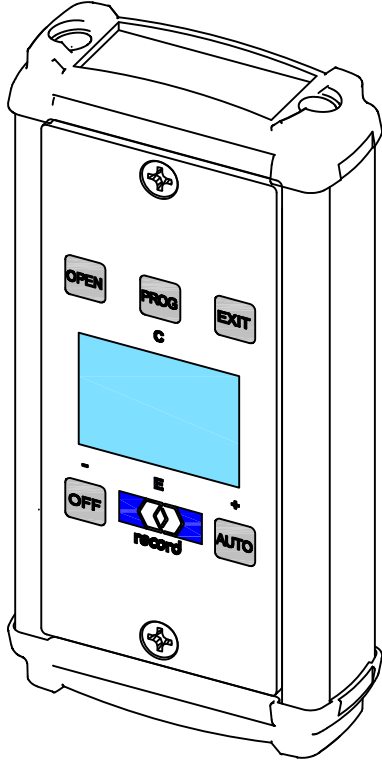

# AUTOMATIC FOLDING DOOR SYSTEM

CONTROL PANEL OPTIONS

PAGE 45-2.08

## DISPLAY PANELS WITH ENCLOSURES

4-80-0800  
CONTROL PANEL - DISPLAY  
W / METALIC ENCLOSURE  
(STANDARD)

4-80-0805  
CONTROL PANEL - DISPLAY  
W / NON-METALIC ENCLOSURE  
(OPTIONAL)