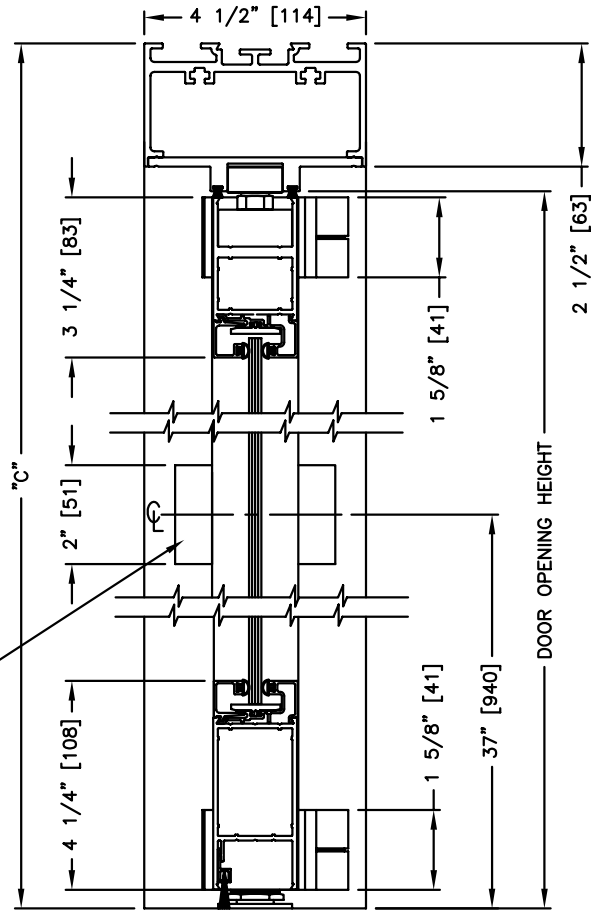

**ELEVATION VIEW**

SCALE: 1/4" = 1'0"

**PLAN VIEW**

SCALE: 1/4" = 1'0"

**SECTION: 2**

SCALE: 1/4 SIZE

**SECTION: 1**

SCALE: 1/4 SIZE

**DIMENSIONS FOR STANDARD NARROW STILE PACKAGES**

DOOR OPENING "A"	STD. PACKAGE WIDTH "B"	STD. PACKAGE HEIGHT "C"	DOOR OPENING HEIGHT	SWING DOOR LEAF "D"	FOLDING DOOR LEAF "E"
67-3/4 (1721)	84 (2134)	87 (2210)	84 (2134)	36 (914)	42-1/8 (1070)
79-3/4 (2026)	96 (2438)	87 (2210)	84 (2134)	36 (914)	54-1/8 (1375)
91-3/4 (2330)	108 (2743)	87 (2210)	84 (2134)	42 (1067)	60-1/8 (1527)
103-3/4 (2635)	120 (3048)	87 (2210)	84 (2134)	42 (1067)	72-1/8 (1832)

Measurements given in inches (millimeters).

Custom unit widths with swing door sizes up to 48" available