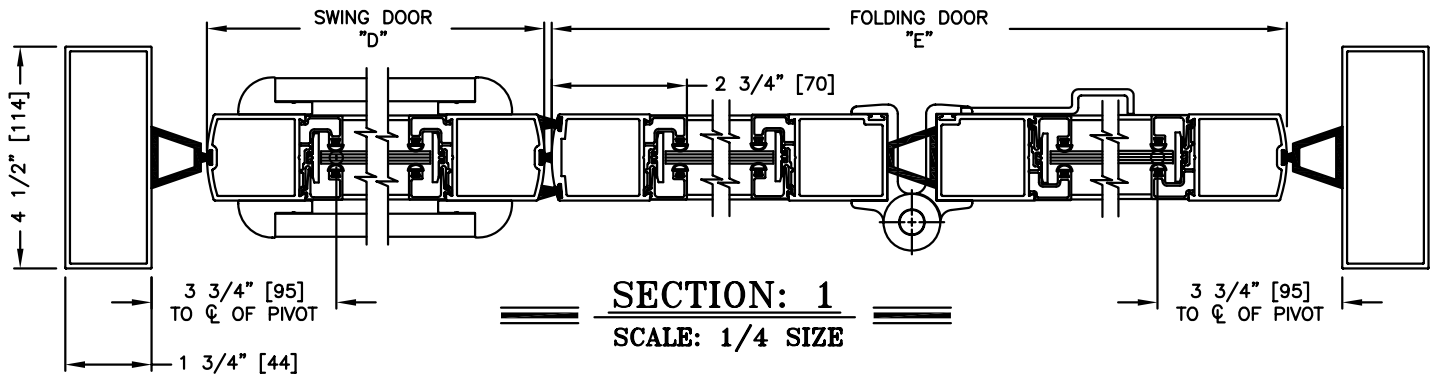

**ELEVATION VIEW**

SCALE: 1/4" = 1'0"

**PLAN VIEW**

SCALE: 1/4" = 1'0"

**SECTION: 2**

SCALE: 1/4 SIZE

**SECTION: 1**

SCALE: 1/4 SIZE

**DIMENSIONS FOR STANDARD NARROW STILE PACKAGES**

DOOR OPENING "A"	STD. PACKAGE WIDTH "B"	STD. PACKAGE HEIGHT "C"	DOOR OPENING HEIGHT	SWING DOOR LEAF "D"	FOLDING DOOR LEAF "E"
67-3/4 (1721)	84 (2134)	87 (2210)	84 (2134)	36 (914)	42-1/8 (1070)
79-3/4 (2026)	96 (2438)	87 (2210)	84 (2134)	36 (914)	54-1/8 (1375)
91-3/4 (2330)	108 (2743)	87 (2210)	84 (2134)	42 (1067)	60-1/8 (1527)
103-3/4 (2635)	120 (3048)	87 (2210)	84 (2134)	42 (1067)	72-1/8 (1832)

Measurements given in inches (millimeters).

Custom unit widths with swing door sizes up to 48" available