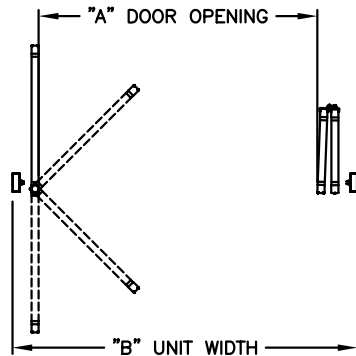

**ELEVATION VIEW**

SCALE: 1/4" = 1'0"

**PLAN VIEW**

SCALE: 1/4" = 1'0"

**SECTION: 2**

SCALE: 1/4 SIZE

**SECTION: 1**

SCALE: 1/4 SIZE

**DIMENSIONS FOR STANDARD NARROW STILE PACKAGES**

DOOR OPENING "A"	STD. PACKAGE WIDTH "B"	STD. PACKAGE HEIGHT "C"	DOOR OPENING HEIGHT	SWING DOOR LEAF "D"	FOLDING DOOR LEAF "E"
67-3/4 (1721)	84 (2134)	87 (2210)	84 (2134)	36 (914)	42-1/8 (1070)
79-3/4 (2026)	96 (2438)	87 (2210)	84 (2134)	36 (914)	54-1/8 (1375)
91-3/4 (2330)	108 (2743)	87 (2210)	84 (2134)	42 (1067)	60-1/8 (1527)
103-3/4 (2635)	120 (3048)	87 (2210)	84 (2134)	42 (1067)	72-1/8 (1832)

Measurements given in inches (millimeters).

Custom unit widths with swing door sizes up to 48" available