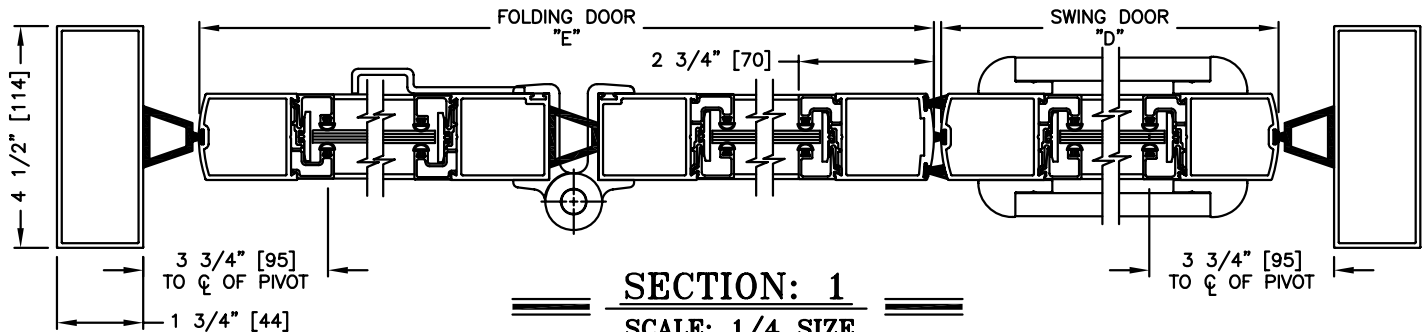

ELEVATION VIEW

SCALE: 1/4" = 1'0"

PLAN VIEW

SCALE: 1/4" = 1'0"

SECTION: 2

SCALE: 1/4 SIZE

SECTION: 1

SCALE: 1/4 SIZE

DIMENSIONS FOR STANDARD NARROW STILE PACKAGES

DOOR OPENING "A"	STD. PACKAGE WIDTH "B"	STD. PACKAGE HEIGHT "C"	DOOR OPENING HEIGHT	SWING DOOR LEAF "D"	FOLDING DOOR LEAF "E"
67-3/4 (1721)	84 (2134)	87 (2210)	84 (2134)	36 (914)	42-1/8 (1070)
79-3/4 (2026)	96 (2438)	87 (2210)	84 (2134)	36 (914)	54-1/8 (1375)
91-3/4 (2330)	108 (2743)	87 (2210)	84 (2134)	42 (1067)	60-1/8 (1527)
103-3/4 (2635)	120 (3048)	87 (2210)	84 (2134)	42 (1067)	72-1/8 (1832)

Measurements given in inches (millimeters).

Custom unit widths with swing door sizes up to 48" available