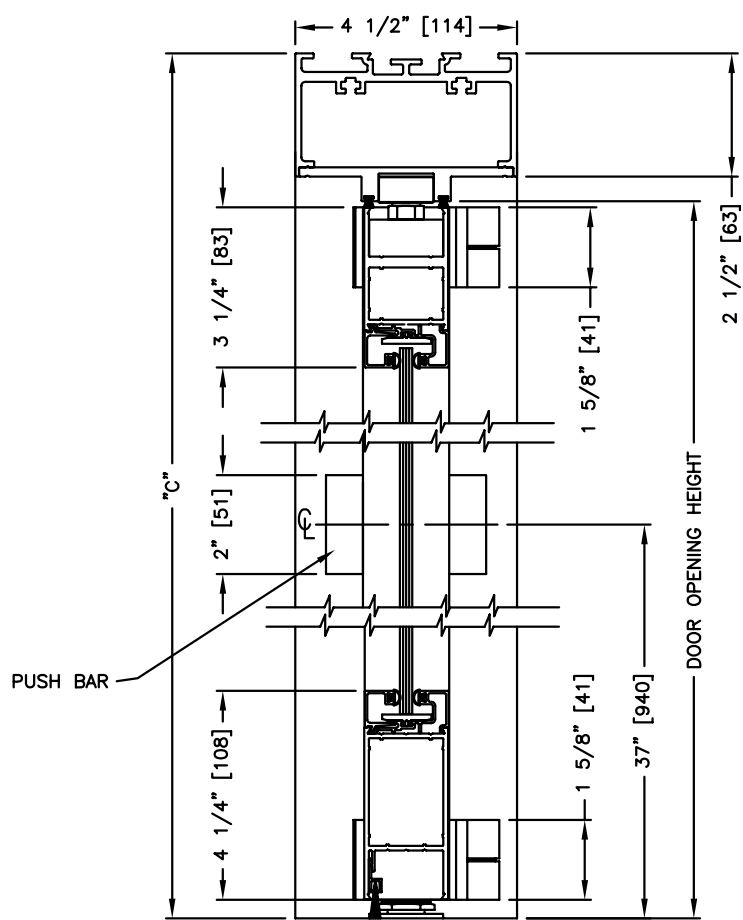

ELEVATION VIEW

SCALE: 1/4" = 1'0"

PLAN VIEW

SCALE: 1/4" = 1'0"

SECTION: 2

SCALE: 1/4 SIZE

SECTION: 1

SCALE: 1/4 SIZE

DIMENSIONS FOR STANDARD NARROW STILE PACKAGES

DOOR OPENING "A"	STD. PACKAGE WIDTH "B"	STD. PACKAGE HEIGHT "C"	DOOR OPENING HEIGHT	SWING DOOR LEAF "D"	FOLDING DOOR LEAF "E"
67-3/4 (1721)	84 (2134)	87 (2210)	84 (2134)	36 (914)	42-1/8 (1070)
79-3/4 (2026)	96 (2438)	87 (2210)	84 (2134)	36 (914)	54-1/8 (1375)
91-3/4 (2330)	108 (2743)	87 (2210)	84 (2134)	42 (1067)	60-1/8 (1527)
103-3/4 (2635)	120 (3048)	87 (2210)	84 (2134)	42 (1067)	72-1/8 (1832)

Measurements given in inches (millimeters).

Custom unit widths with swing door sizes up to 48" available