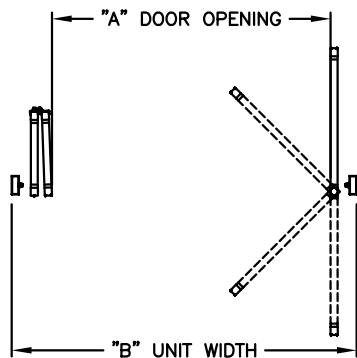

ELEVATION VIEW

SCALE: 1/4" = 1'0"

PLAN VIEW

SCALE: 1/4" = 1'0"

SECTION: 2

SCALE: 1/4 SIZE

SECTION: 1

SCALE: 1/4 SIZE

DIMENSIONS FOR STANDARD NARROW STILE PACKAGES

DOOR OPENING "A"	STD. PACKAGE WIDTH "B"	STD. PACKAGE HEIGHT "C"	DOOR OPENING HEIGHT	SWING DOOR LEAF "D"	FOLDING DOOR LEAF "E"
67-3/4 (1721)	84 (2134)	87 (2210)	84 (2134)	36 (914)	42-1/8 (1070)
79-3/4 (2026)	96 (2438)	87 (2210)	84 (2134)	36 (914)	54-1/8 (1375)
91-3/4 (2330)	108 (2743)	87 (2210)	84 (2134)	42 (1067)	60-1/8 (1527)
103-3/4 (2635)	120 (3048)	87 (2210)	84 (2134)	42 (1067)	72-1/8 (1832)

Measurements given in inches (millimeters).

Custom unit widths with swing door sizes up to 48" available