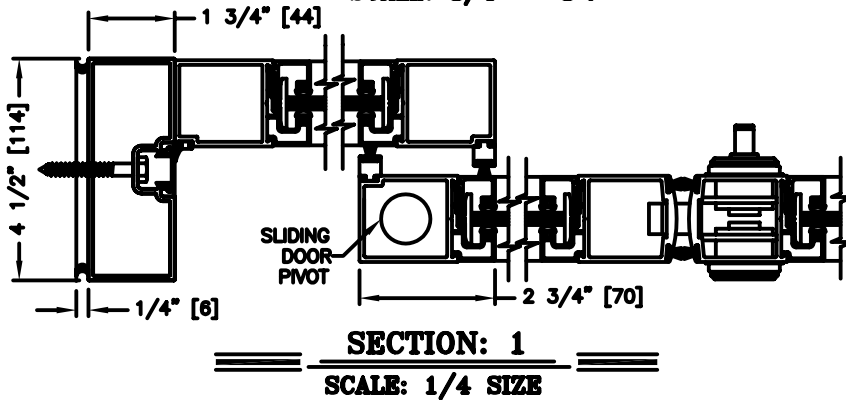

record-usa
4910 STARCREST DR.
MONROE, NC 28110
(704) 289 - 9212

JOB NAME: _____

LOCATION: _____

SERIES 5100 AUTOMATIC SLIDING DOORS

TYPE: 5103-1, 0-SX-SX-0, BI-PART

PAGE 51-2.03

NOTES:

1. See sheets 51-2.86 thru 51-2.91 for optional muntins, bottom rails, transoms, glazing variations, bottom guides & thresholds.

DIMENSIONS FOR STANDARD NARROW STILE PACKAGES

DOOR OPENING "A"	STD. PACKAGE WIDTH "B"	STD. PACKAGE HEIGHT "C" W OR W/O THRESHOLD	DOOR OPENING HEIGHT W/ THRESHOLD	DOOR OPENING HEIGHT W/O THRESHOLD	MAX. OPENING MANUALLY
42-1/2 (1080)	108 (2743)	91 (2311)	82-3/4 (2102)	83-1/4 (2115)	49-5/8 (1260)
48-1/2 (1232)	120 (3048)	91 (2311)	82-3/4 (2102)	83-1/4 (2115)	55-5/8 (1413)
60-1/2 (1537)	144 (3658)	91 (2311)	82-3/4 (2102)	83-1/4 (2115)	67-5/8 (1718)
72-1/2 (1842)	168 (4267)	91 (2311)	82-3/4 (2102)	83-1/4 (2115)	79-5/8 (2022)
84-1/2 (2146)	192 (4877)	91 (2311)	82-3/4 (2102)	83-1/4 (2115)	91-5/8 (2327)

Masonry Opening is 1/4" (6) per side larger and 1/4" taller than package dimensions.
Measurements given in inches (millimeters).