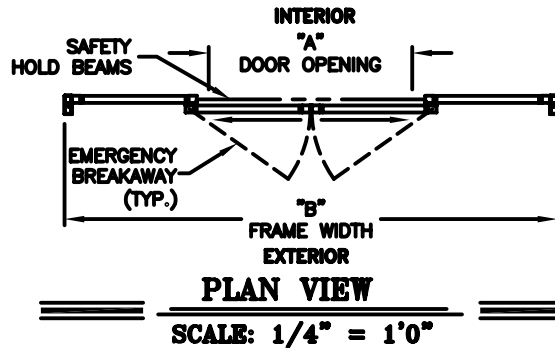

record-usa
4910 STARCREST DR.
MONROE, NC 28110
(704) 289 - 9212

JOB NAME: _____

LOCATION: _____

SERIES 5100 AUTOMATIC SLIDING DOORS

TYPE: 5103-1, 0-SX-SX-0, BI-PART

PAGE 51-2.03

NOTES:

1. See sheets 51-2.86 thru 51-2.91 for optional muntins, bottom rails, transoms, glazing variations, bottom guides & thresholds.

DIMENSIONS FOR STANDARD NARROW STILE PACKAGES

DOOR OPENING "A"	STD. PACKAGE WIDTH "B"	STD. PACKAGE HEIGHT "C" W OR W/O THRESHOLD	DOOR OPENING HEIGHT W/ THRESHOLD	DOOR OPENING HEIGHT W/O THRESHOLD	MAX. OPENING MANUALLY
42-1/2 (1080)	108 (2743)	91 (2311)	82-3/4 (2102)	83-1/4 (2115)	49-5/8 (1260)
48-1/2 (1232)	120 (3048)	91 (2311)	82-3/4 (2102)	83-1/4 (2115)	55-5/8 (1413)
60-1/2 (1537)	144 (3658)	91 (2311)	82-3/4 (2102)	83-1/4 (2115)	67-5/8 (1718)
72-1/2 (1842)	168 (4267)	91 (2311)	82-3/4 (2102)	83-1/4 (2115)	79-5/8 (2022)
84-1/2 (2146)	192 (4877)	91 (2311)	82-3/4 (2102)	83-1/4 (2115)	91-5/8 (2327)

Masonry Opening is 1/4" (6) per side larger and 1/4" taller than package dimensions.
Measurements given in inches (millimeters).