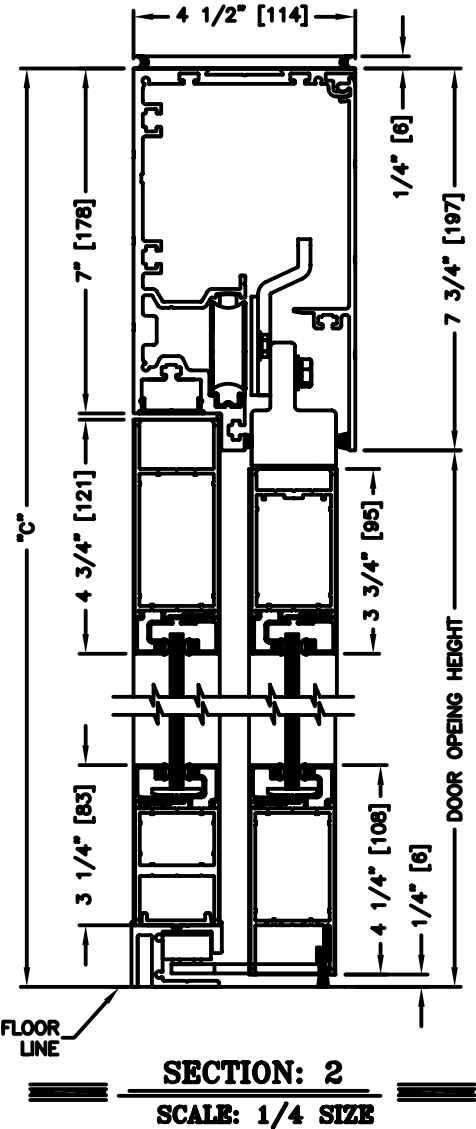

record-usa
4910 STARCREST DR.
MONROE, NC 28110
(704) 289 - 9212

JOB NAME: _____

LOCATION: _____

SERIES 5100 AUTOMATIC SLIDING DOORS

TYPE: 5103-1, 0-SX-SX-0, BI-PART

PAGE 51-2.03

NOTES:

1. See sheets 51-2.86 thru 51-2.91 for optional muntins, bottom rails, transoms, glazing variations, bottom guides & thresholds.

DIMENSIONS FOR STANDARD NARROW STILE PACKAGES

DOOR OPENING "A"	STD. PACKAGE WIDTH "B"	STD. PACKAGE HEIGHT "C" W OR W/O THRESHOLD	DOOR OPENING HEIGHT W/ THRESHOLD	DOOR OPENING HEIGHT W/O THRESHOLD	MAX. OPENING MANUALLY
42-1/2 (1080)	108 (2743)	91 (2311)	82-3/4 (2102)	83-1/4 (2115)	49-5/8 (1260)
48-1/2 (1232)	120 (3048)	91 (2311)	82-3/4 (2102)	83-1/4 (2115)	55-5/8 (1413)
60-1/2 (1537)	144 (3658)	91 (2311)	82-3/4 (2102)	83-1/4 (2115)	67-5/8 (1718)
72-1/2 (1842)	168 (4267)	91 (2311)	82-3/4 (2102)	83-1/4 (2115)	79-5/8 (2022)
84-1/2 (2146)	192 (4877)	91 (2311)	82-3/4 (2102)	83-1/4 (2115)	91-5/8 (2327)

Masonry Opening is 1/4" (6) per side larger and 1/4" taller than package dimensions.
Measurements given in inches (millimeters).