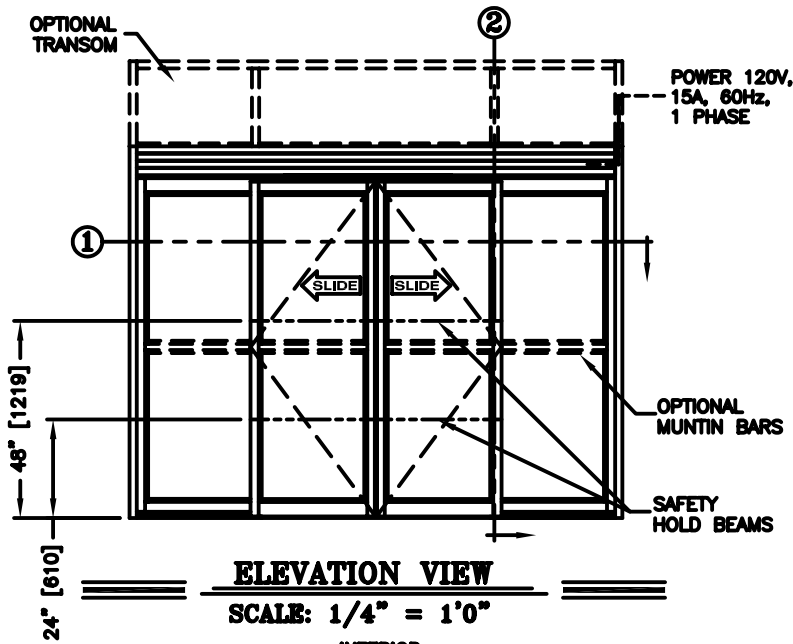

record-usa
4910 STARCREST DR.
MONROE, NC 28110
(704) 289 - 9212

JOB NAME: _____

LOCATION: _____

SERIES 5100 AUTOMATIC SLIDING DOORS

TYPE: 5103-1, 0-SX-SX-0, BI-PART

PAGE 51-2.03

NOTES:

1. See sheets 51-2.86 thru 51-2.91 for optional muntins, bottom rails, transoms, glazing variations, bottom guides & thresholds.

DIMENSIONS FOR STANDARD NARROW STILE PACKAGES

DOOR OPENING "A"	STD. PACKAGE WIDTH "B"	STD. PACKAGE HEIGHT "C" W OR W/O THRESHOLD	DOOR OPENING HEIGHT W/ THRESHOLD	DOOR OPENING HEIGHT W/O THRESHOLD	MAX. OPENING MANUALLY
42-1/2 (1080)	108 (2743)	91 (2311)	82-3/4 (2102)	83-1/4 (2115)	49-5/8 (1260)
48-1/2 (1232)	120 (3048)	91 (2311)	82-3/4 (2102)	83-1/4 (2115)	55-5/8 (1413)
60-1/2 (1537)	144 (3658)	91 (2311)	82-3/4 (2102)	83-1/4 (2115)	67-5/8 (1718)
72-1/2 (1842)	168 (4267)	91 (2311)	82-3/4 (2102)	83-1/4 (2115)	79-5/8 (2022)
84-1/2 (2146)	192 (4877)	91 (2311)	82-3/4 (2102)	83-1/4 (2115)	91-5/8 (2327)

Masonry Opening is 1/4" (6) per side larger and 1/4" taller than package dimensions.
Measurements given in inches (millimeters).