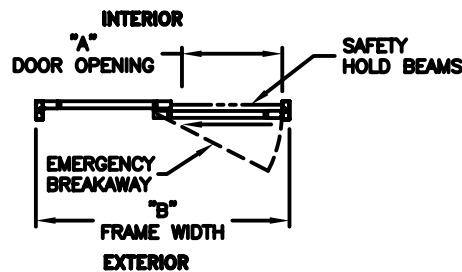

record-usa
4910 STARCREST DR.
MONROE, NC 28110
(704) 289 - 9212

JOB NAME: _____

LOCATION: _____

SERIES 5100 AUTOMATIC SLIDING DOORS

TYPE: 5101-2, 0-SX, L.H. SINGLE
MEDIUM STILE

PAGE 51-2.42

FLOOR LINE

NOTE:

See sheets 51-2.86 thru 51-2.91 for optional muntins, bottom rails, transoms, glazing variations, bottom guides & thresholds.

DIMENSIONS FOR STANDARD MEDIUM STILE PACKAGES					
DOOR OPENING "A"	STD. PACKAGE WIDTH "B"	STD. PACKAGE HEIGHT "C" W OR W/O THRESHOLD	DOOR OPENING HEIGHT W/ THRESHOLD	DOOR OPENING HEIGHT W/O THRESHOLD	MAX. OPENING MANUALLY
33-1/8 (841)	84 (2134)	91 (2311)	82-3/4 (2102)	83-1/4 (2115)	38-3/16 (970)
39-1/8 (994)	96 (2438)	91 (2311)	82-3/4 (2102)	83-1/4 (2115)	44-3/16 (1122)
42-1/8 (1070)	102 (2591)	91 (2311)	82-3/4 (2102)	83-1/4 (2115)	47-3/16 (1199)
45-1/8 (1146)	108 (2743)	91 (2311)	82-3/4 (2102)	83-1/4 (2115)	50-3/16 (1275)

Masonry Opening is 1/4" (6) per side larger and 1/4" taller than package dimensions.
Measurements given in inches (millimeters).