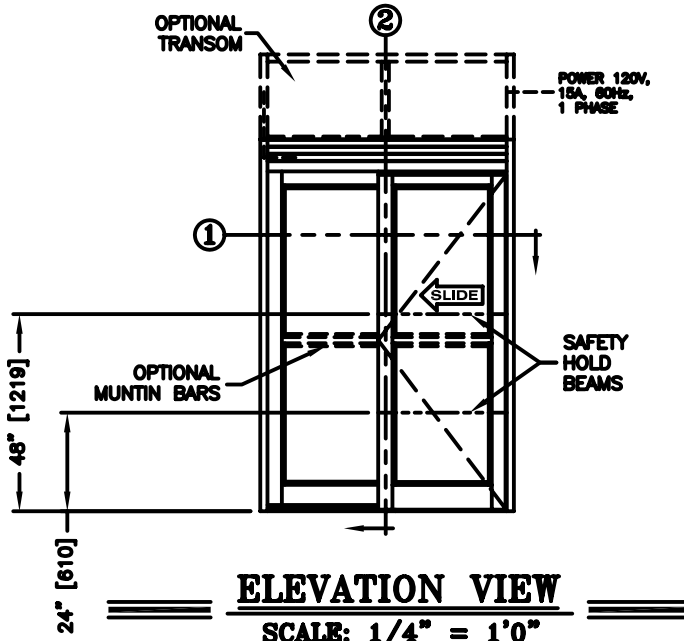

record-usa
4910 STARCREST DR.
MONROE, NC 28110
(704) 289 - 9212

JOB NAME: _____

LOCATION: _____

SERIES 5100 AUTOMATIC SLIDING DOORS

TYPE: 5101-2, 0-SX, L.H. SINGLE
MEDIUM STILE

PAGE 51-2.42

FLOOR LINE

NOTE:

See sheets 51-2.86 thru 51-2.91 for optional muntins, bottom rails, transoms, glazing variations, bottom guides & thresholds.

DIMENSIONS FOR STANDARD MEDIUM STILE PACKAGES					
DOOR OPENING "A"	STD. PACKAGE WIDTH "B"	STD. PACKAGE HEIGHT "C" W OR W/O THRESHOLD	DOOR OPENING HEIGHT W/ THRESHOLD	DOOR OPENING HEIGHT W/O THRESHOLD	MAX. OPENING MANUALLY
33-1/8 (841)	84 (2134)	91 (2311)	82-3/4 (2102)	83-1/4 (2115)	38-3/16 (970)
39-1/8 (994)	96 (2438)	91 (2311)	82-3/4 (2102)	83-1/4 (2115)	44-3/16 (1122)
42-1/8 (1070)	102 (2591)	91 (2311)	82-3/4 (2102)	83-1/4 (2115)	47-3/16 (1199)
45-1/8 (1146)	108 (2743)	91 (2311)	82-3/4 (2102)	83-1/4 (2115)	50-3/16 (1275)

Masonry Opening is 1/4" (6) per side larger and 1/4" taller than package dimensions.
Measurements given in inches (millimeters).