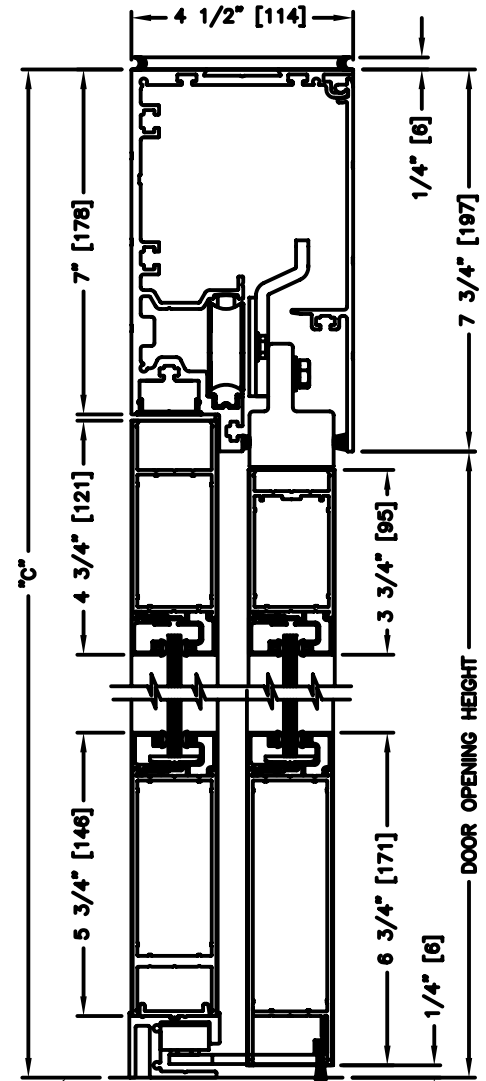

record-usa
4910 STARCREST DR.
MONROE, NC 28110
(704) 289 - 9212

JOB NAME: _____

LOCATION: _____

SERIES 5100 AUTOMATIC SLIDING DOORS

TYPE: 5101-2, 0-SX, L.H. SINGLE
MEDIUM STILE

PAGE 51-2.42

FLOOR LINE

NOTE:

See sheets 51-2.86 thru 51-2.91 for optional muntins, bottom rails, transoms, glazing variations, bottom guides & thresholds.

DIMENSIONS FOR STANDARD MEDIUM STILE PACKAGES					
DOOR OPENING "A"	STD. PACKAGE WIDTH "B"	STD. PACKAGE HEIGHT "C" W OR W/O THRESHOLD	DOOR OPENING HEIGHT W/ THRESHOLD	DOOR OPENING HEIGHT W/O THRESHOLD	MAX. OPENING MANUALLY
33-1/8 (841)	84 (2134)	91 (2311)	82-3/4 (2102)	83-1/4 (2115)	38-3/16 (970)
39-1/8 (994)	96 (2438)	91 (2311)	82-3/4 (2102)	83-1/4 (2115)	44-3/16 (1122)
42-1/8 (1070)	102 (2591)	91 (2311)	82-3/4 (2102)	83-1/4 (2115)	47-3/16 (1199)
45-1/8 (1146)	108 (2743)	91 (2311)	82-3/4 (2102)	83-1/4 (2115)	50-3/16 (1275)

Masonry Opening is 1/4" (6) per side larger and 1/4" taller than package dimensions.
Measurements given in inches (millimeters).