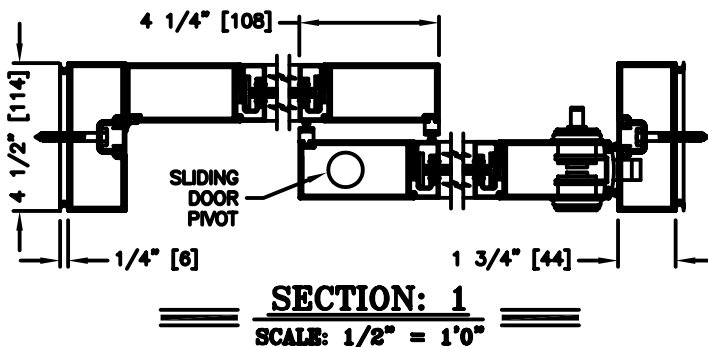

record-usa
4910 STARCREST DR.
MONROE, NC 28110
(704) 289 - 9212

JOB NAME: _____

LOCATION: _____

SERIES 5100 AUTOMATIC SLIDING DOORS

TYPE: 5101-2, 0-SX, L.H. SINGLE
MEDIUM STILE

PAGE 51-2.42

FLOOR LINE

NOTE:

See sheets 51-2.86 thru 51-2.91 for optional muntins, bottom rails, transoms, glazing variations, bottom guides & thresholds.

DIMENSIONS FOR STANDARD MEDIUM STILE PACKAGES					
DOOR OPENING "A"	STD. PACKAGE WIDTH "B"	STD. PACKAGE HEIGHT "C" W OR W/O THRESHOLD	DOOR OPENING HEIGHT W/ THRESHOLD	DOOR OPENING HEIGHT W/O THRESHOLD	MAX. OPENING MANUALLY
33-1/8 (841)	84 (2134)	91 (2311)	82-3/4 (2102)	83-1/4 (2115)	38-3/16 (970)
39-1/8 (994)	96 (2438)	91 (2311)	82-3/4 (2102)	83-1/4 (2115)	44-3/16 (1122)
42-1/8 (1070)	102 (2591)	91 (2311)	82-3/4 (2102)	83-1/4 (2115)	47-3/16 (1199)
45-1/8 (1146)	108 (2743)	91 (2311)	82-3/4 (2102)	83-1/4 (2115)	50-3/16 (1275)

Masonry Opening is 1/4" (6) per side larger and 1/4" taller than package dimensions.
Measurements given in inches (millimeters).