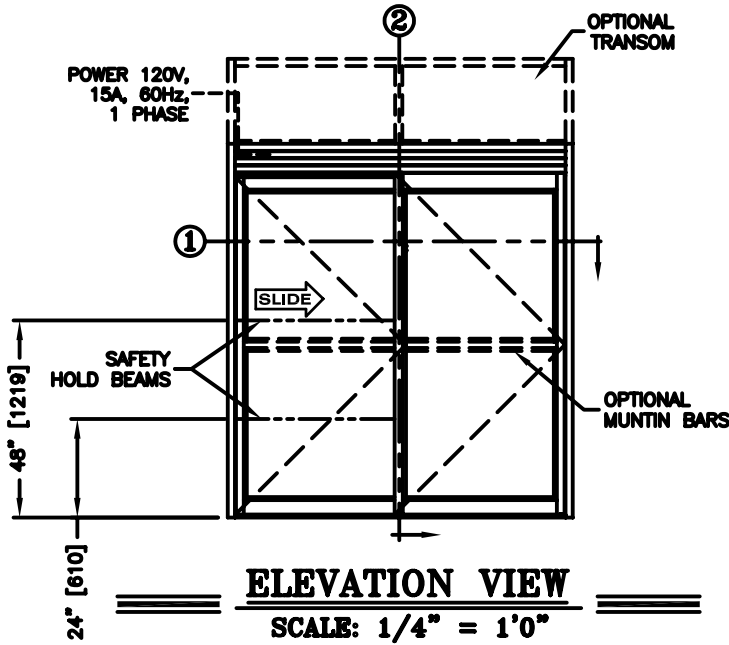

record-usa
4910 STARCREST DR.
MONROE, NC 28110
(704) 289 - 9212

JOB NAME: _____

LOCATION: _____

SERIES 5100 AUTOMATIC SLIDING DOORS

TYPE: 5105-2, SX-S0, R.H. SINGLE
MEDIUM STILE

PAGE 51-2.46

NOTES:

1. See sheets 51-2.86 thru 51-2.91 for optional muntins, bottom rails, transoms, glazing variations, bottom guides & thresholds.
2. See sheet 51-2.92 for additional details of recessed pin guide.

DIMENSIONS FOR STANDARD MEDIUM STILE PACKAGES

DOOR OPENING "A"	STD. PACKAGE WIDTH "B"	STD. PACKAGE HEIGHT "C" W OR W/O THRESHOLD	DOOR OPENING HEIGHT W/ THRESHOLD	DOOR OPENING HEIGHT W/O THRESHOLD OR W/RECESSED PIN	MAX. OPENING MANUALLY
33-1/8 (841)	84 (2134)	91 (2311)	82-3/4 (2102)	83-1/4 (2115)	73-9/16 (1868)
39-1/8 (994)	96 (2438)	91 (2311)	82-3/4 (2102)	83-1/4 (2115)	85-9/16 (2173)
42-1/8 (1070)	102 (2591)	91 (2311)	82-3/4 (2102)	83-1/4 (2115)	91-9/16 (2326)
45-1/8 (1146)	108 (2743)	91 (2311)	82-3/4 (2102)	83-1/4 (2115)	97-9/16 (2478)

Masonry Opening is 1/4" (6) per side larger and 1/4" taller than package dimensions.
Measurements given in inches (millimeters).