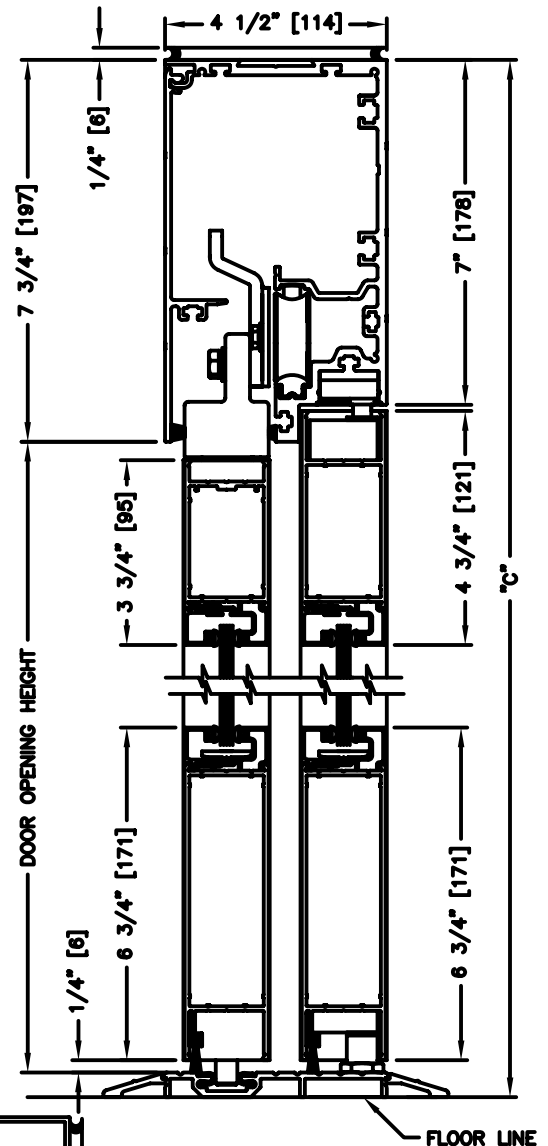

record-usa
4910 STARCREST DR.
MONROE, NC 28110
(704) 289 - 9212

JOB NAME: _____

LOCATION: _____

SERIES 5100 AUTOMATIC SLIDING DOORS

TYPE: 5105-2, SX-S0, R.H. SINGLE
MEDIUM STILE

PAGE 51-2.46

NOTES:

1. See sheets 51-2.86 thru 51-2.91 for optional muntins, bottom rails, transoms, glazing variations, bottom guides & thresholds.
2. See sheet 51-2.92 for additional details of recessed pin guide.

DIMENSIONS FOR STANDARD MEDIUM STILE PACKAGES

DOOR OPENING "A"	STD. PACKAGE WIDTH "B"	STD. PACKAGE HEIGHT "C" W OR W/O THRESHOLD	DOOR OPENING HEIGHT W/ THRESHOLD	DOOR OPENING HEIGHT W/O THRESHOLD OR W/RECESSED PIN	MAX. OPENING MANUALLY
33-1/8 (841)	84 (2134)	91 (2311)	82-3/4 (2102)	83-1/4 (2115)	73-9/16 (1868)
39-1/8 (994)	96 (2438)	91 (2311)	82-3/4 (2102)	83-1/4 (2115)	85-9/16 (2173)
42-1/8 (1070)	102 (2591)	91 (2311)	82-3/4 (2102)	83-1/4 (2115)	91-9/16 (2326)
45-1/8 (1146)	108 (2743)	91 (2311)	82-3/4 (2102)	83-1/4 (2115)	97-9/16 (2478)

Masonry Opening is 1/4" (6) per side larger and 1/4" taller than package dimensions.
Measurements given in inches (millimeters).