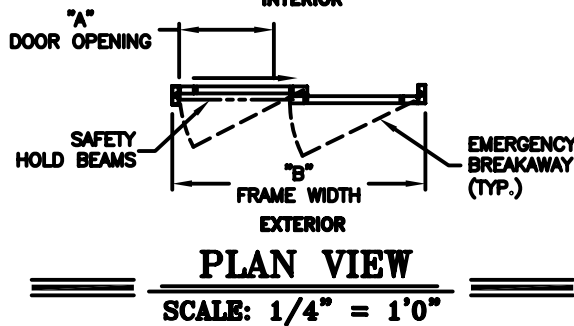

record-usa
4910 STARCREST DR.
MONROE, NC 28110
(704) 289 - 9212

JOB NAME: _____

LOCATION: _____

SERIES 5100 AUTOMATIC SLIDING DOORS

TYPE: 5105-2, SX-S0, R.H. SINGLE
MEDIUM STILE

PAGE 51-2.46

NOTES:

1. See sheets 51-2.86 thru 51-2.91 for optional muntins, bottom rails, transoms, glazing variations, bottom guides & thresholds.
2. See sheet 51-2.92 for additional details of recessed pin guide.

DIMENSIONS FOR STANDARD MEDIUM STILE PACKAGES

DOOR OPENING "A"	STD. PACKAGE WIDTH "B"	STD. PACKAGE HEIGHT "C" W OR W/O THRESHOLD	DOOR OPENING HEIGHT W/ THRESHOLD	DOOR OPENING HEIGHT W/O THRESHOLD OR W/RECESSED PIN	MAX. OPENING MANUALLY
33-1/8 (841)	84 (2134)	91 (2311)	82-3/4 (2102)	83-1/4 (2115)	73-9/16 (1868)
39-1/8 (994)	96 (2438)	91 (2311)	82-3/4 (2102)	83-1/4 (2115)	85-9/16 (2173)
42-1/8 (1070)	102 (2591)	91 (2311)	82-3/4 (2102)	83-1/4 (2115)	91-9/16 (2326)
45-1/8 (1146)	108 (2743)	91 (2311)	82-3/4 (2102)	83-1/4 (2115)	97-9/16 (2478)

Masonry Opening is 1/4" (6) per side larger and 1/4" taller than package dimensions.
Measurements given in inches (millimeters).