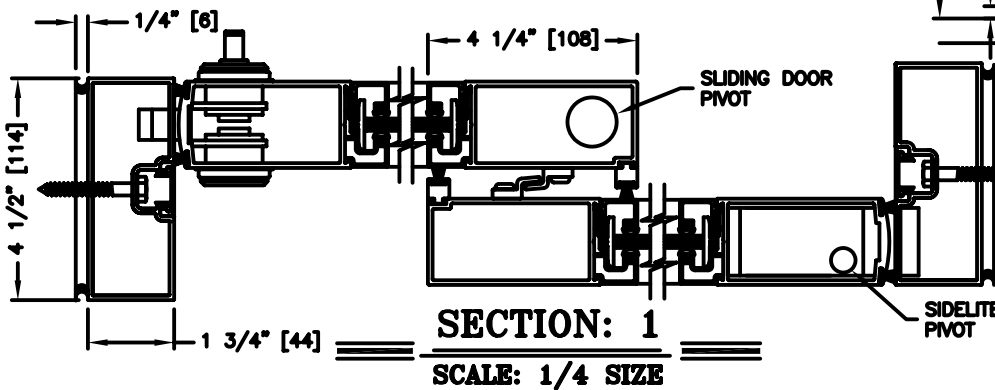

record-usa
4910 STARCREST DR.
MONROE, NC 28110
(704) 289 - 9212

JOB NAME: _____

LOCATION: _____

SERIES 5100 AUTOMATIC SLIDING DOORS

TYPE: 5105-2, SX-S0, R.H. SINGLE
MEDIUM STILE

PAGE 51-2.46

NOTES:

1. See sheets 51-2.86 thru 51-2.91 for optional muntins, bottom rails, transoms, glazing variations, bottom guides & thresholds.
2. See sheet 51-2.92 for additional details of recessed pin guide.

DIMENSIONS FOR STANDARD MEDIUM STILE PACKAGES

DOOR OPENING "A"	STD. PACKAGE WIDTH "B"	STD. PACKAGE HEIGHT "C" W OR W/O THRESHOLD	DOOR OPENING HEIGHT W/ THRESHOLD	DOOR OPENING HEIGHT W/O THRESHOLD OR W/RECESSED PIN	MAX. OPENING MANUALLY
33-1/8 (841)	84 (2134)	91 (2311)	82-3/4 (2102)	83-1/4 (2115)	73-9/16 (1868)
39-1/8 (994)	96 (2438)	91 (2311)	82-3/4 (2102)	83-1/4 (2115)	85-9/16 (2173)
42-1/8 (1070)	102 (2591)	91 (2311)	82-3/4 (2102)	83-1/4 (2115)	91-9/16 (2326)
45-1/8 (1146)	108 (2743)	91 (2311)	82-3/4 (2102)	83-1/4 (2115)	97-9/16 (2478)

Masonry Opening is 1/4" (6) per side larger and 1/4" taller than package dimensions.
Measurements given in inches (millimeters).