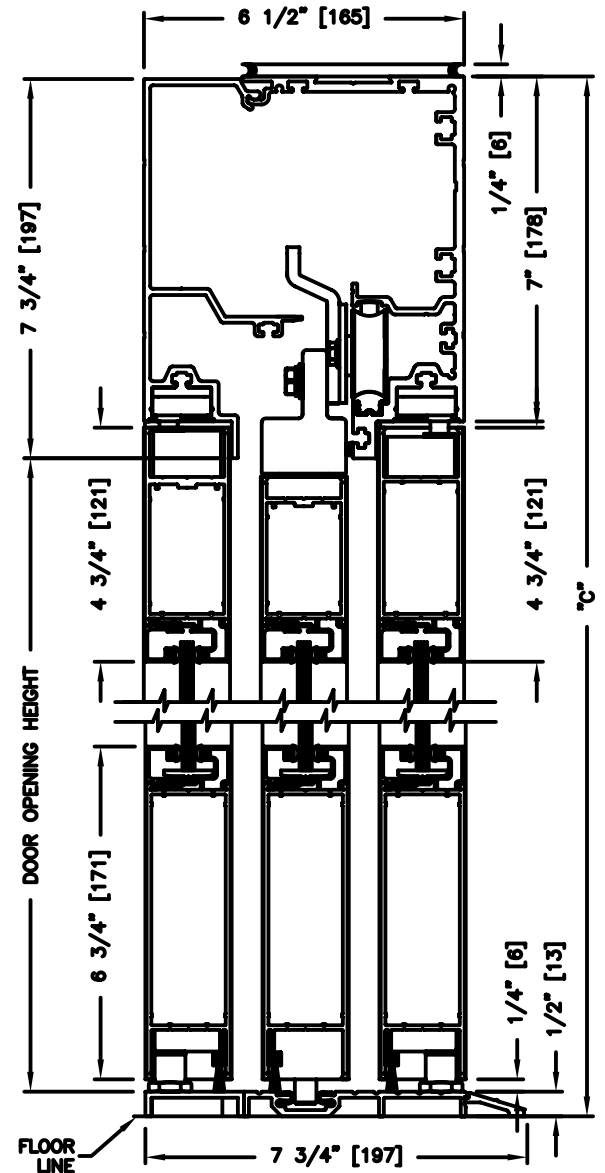

record-usa
4910 STARCREST DR.
MONROE, NC 28110
(704) 289 - 9212

JOB NAME: _____
LOCATION: _____

SERIES 5100 AUTOMATIC SLIDING DOORS

TYPE: 5110-2, SO/SO-SX L.H. SINGLE
MEDIUM STILE
PAGE 51-2.51.

- NOTES:**
- See sheets 51-2.86 thru 51-2.91 for optional muntins, bottom rolls, transoms, glazing variations, bottom guides & thresholds.
 - See sheet 51-2.92 for additional details of recessed pin guide.

DIMENSIONS FOR STANDARD MEDIUM STILE PACKAGES

DOOR OPENING "A"	STD. PACKAGE WIDTH "B"	STD. PACKAGE HEIGHT "C" W OR W/O THRESHOLD	DOOR OPENING HEIGHT W/ THRESHOLD	DOOR OPENING HEIGHT W/O THRESHOLD OR W/RECESSED PIN	MAX. OPENING MANUALLY
33-1/8 (841)	84 (2134)	91 (2311)	82-3/4 (2102)	83-1/4 (2115)	73-9/16 (1868)
39-1/8 (994)	96 (2438)	91 (2311)	82-3/4 (2102)	83-1/4 (2115)	85-9/16 (2173)
42-1/8 (1070)	102 (2591)	91 (2311)	82-3/4 (2102)	83-1/4 (2115)	91-9/16 (2326)
45-1/8 (1146)	108 (2743)	91 (2311)	82-3/4 (2102)	83-1/4 (2115)	97-9/16 (2478)

Masonry Opening is 1/4" (6) per side larger and 1/4" taller than package dimensions.
Measurements given in inches (millimeters).