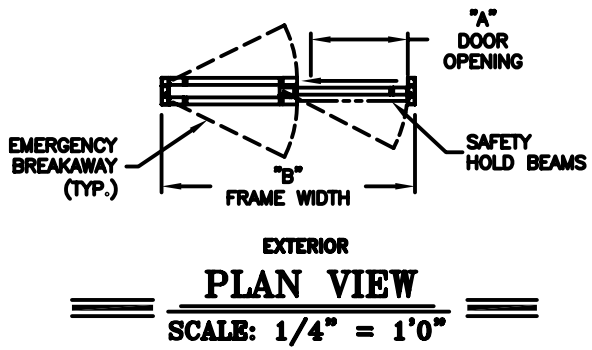

record-usa
4910 STARCREST DR.
MONROE, NC 28110
(704) 289 - 9212

JOB NAME: _____
LOCATION: _____

SERIES 5100 AUTOMATIC SLIDING DOORS

TYPE: 5110-2, SO/SO-SX L.H. SINGLE
MEDIUM STILE
PAGE 51-2.51.

- NOTES:**
- See sheets 51-2.86 thru 51-2.91 for optional muntins, bottom rolls, transoms, glazing variations, bottom guides & thresholds.
 - See sheet 51-2.92 for additional details of recessed pin guide.

DIMENSIONS FOR STANDARD MEDIUM STILE PACKAGES

DOOR OPENING "A"	STD. PACKAGE WIDTH "B"	STD. PACKAGE HEIGHT "C" W OR W/O THRESHOLD	DOOR OPENING HEIGHT W/ THRESHOLD	DOOR OPENING HEIGHT W/O THRESHOLD OR W/RECESSED PIN	MAX. OPENING MANUALLY
33-1/8 (841)	84 (2134)	91 (2311)	82-3/4 (2102)	83-1/4 (2115)	73-9/16 (1868)
39-1/8 (994)	96 (2438)	91 (2311)	82-3/4 (2102)	83-1/4 (2115)	85-9/16 (2173)
42-1/8 (1070)	102 (2591)	91 (2311)	82-3/4 (2102)	83-1/4 (2115)	91-9/16 (2326)
45-1/8 (1146)	108 (2743)	91 (2311)	82-3/4 (2102)	83-1/4 (2115)	97-9/16 (2478)

Masonry Opening is 1/4" (6) per side larger and 1/4" taller than package dimensions.
Measurements given in inches (millimeters).