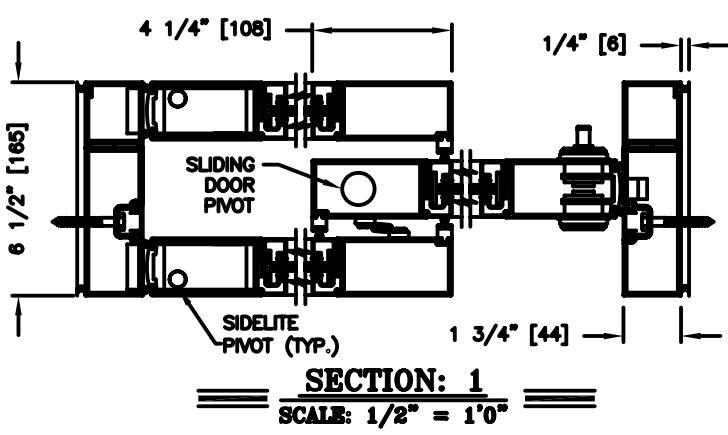

record-usa
4910 STARCREST DR.
MONROE, NC 28110
(704) 289 - 9212

JOB NAME: _____
LOCATION: _____

SERIES 5100 AUTOMATIC SLIDING DOORS

TYPE: 5110-2, SO/SO-SX L.H. SINGLE
MEDIUM STILE
PAGE 51-2.51.

- NOTES:**
- See sheets 51-2.86 thru 51-2.91 for optional muntins, bottom rolls, transoms, glazing variations, bottom guides & thresholds.
 - See sheet 51-2.92 for additional details of recessed pin guide.

DIMENSIONS FOR STANDARD MEDIUM STILE PACKAGES

DOOR OPENING "A"	STD. PACKAGE WIDTH "B"	STD. PACKAGE HEIGHT "C" W OR W/O THRESHOLD	DOOR OPENING HEIGHT W/ THRESHOLD	DOOR OPENING HEIGHT W/O THRESHOLD OR W/RECESSED PIN	MAX. OPENING MANUALLY
33-1/8 (841)	84 (2134)	91 (2311)	82-3/4 (2102)	83-1/4 (2115)	73-9/16 (1868)
39-1/8 (994)	96 (2438)	91 (2311)	82-3/4 (2102)	83-1/4 (2115)	85-9/16 (2173)
42-1/8 (1070)	102 (2591)	91 (2311)	82-3/4 (2102)	83-1/4 (2115)	91-9/16 (2326)
45-1/8 (1146)	108 (2743)	91 (2311)	82-3/4 (2102)	83-1/4 (2115)	97-9/16 (2478)

Masonry Opening is 1/4" (6) per side larger and 1/4" taller than package dimensions.
Measurements given in inches (millimeters).