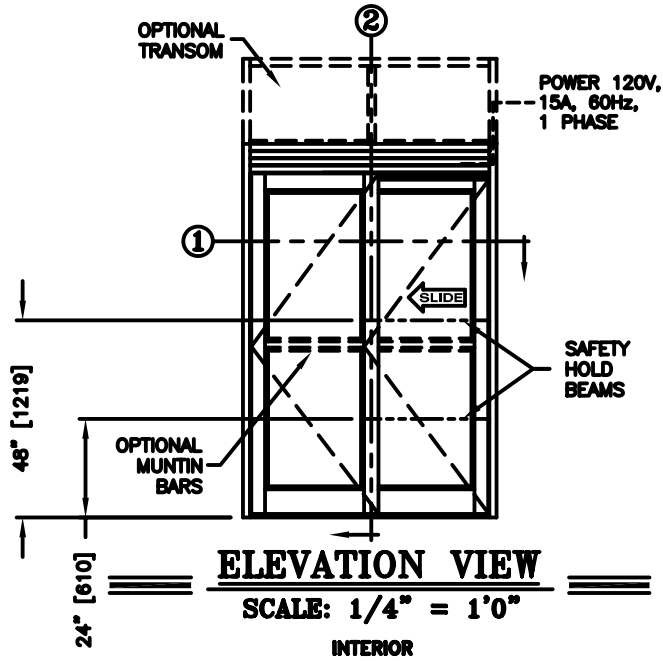

record-usa
4910 STARCREST DR.
MONROE, NC 28110
(704) 289 - 9212

JOB NAME: _____
LOCATION: _____

SERIES 5100 AUTOMATIC SLIDING DOORS

TYPE: 5110-2, SO/SO-SX L.H. SINGLE
MEDIUM STILE
PAGE 51-2.51.

- NOTES:**
- See sheets 51-2.86 thru 51-2.91 for optional muntins, bottom rolls, transoms, glazing variations, bottom guides & thresholds.
 - See sheet 51-2.92 for additional details of recessed pin guide.

DIMENSIONS FOR STANDARD MEDIUM STILE PACKAGES

DOOR OPENING "A"	STD. PACKAGE WIDTH "B"	STD. PACKAGE HEIGHT "C" W OR W/O THRESHOLD	DOOR OPENING HEIGHT W/ THRESHOLD	DOOR OPENING HEIGHT W/O THRESHOLD OR W/RECESSED PIN	MAX. OPENING MANUALLY
33-1/8 (841)	84 (2134)	91 (2311)	82-3/4 (2102)	83-1/4 (2115)	73-9/16 (1868)
39-1/8 (994)	96 (2438)	91 (2311)	82-3/4 (2102)	83-1/4 (2115)	85-9/16 (2173)
42-1/8 (1070)	102 (2591)	91 (2311)	82-3/4 (2102)	83-1/4 (2115)	91-9/16 (2326)
45-1/8 (1146)	108 (2743)	91 (2311)	82-3/4 (2102)	83-1/4 (2115)	97-9/16 (2478)

Masonry Opening is 1/4" (6) per side larger and 1/4" taller than package dimensions.
Measurements given in inches (millimeters).