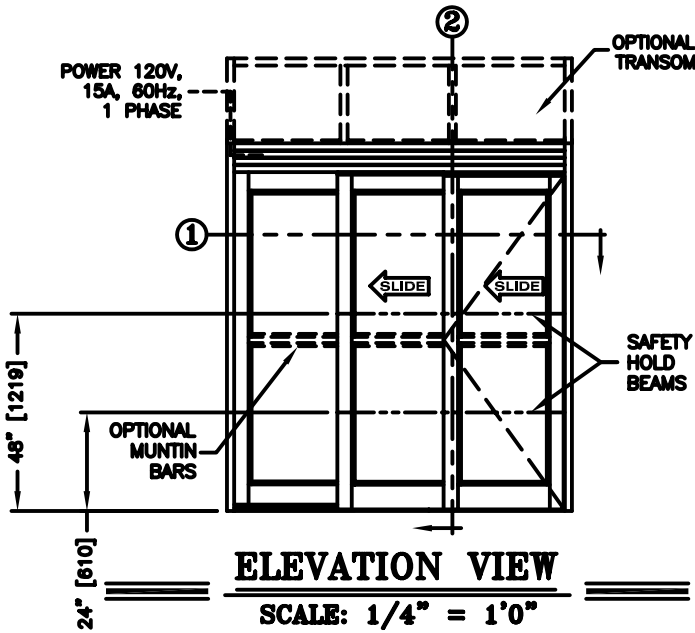

record-usa
4910 STARCREST DR.
MONROE, NC 28110
(704) 289 - 9212

JOB NAME: _____

LOCATION: _____

SERIES 5100 AUTOMATIC SLIDING DOORS

TYPE: 5119-2, 0-X-SX, L.H. TELESCOPE
MEDIUM STILE
PAGE 51-2.60

NOTE: See sheets 51-2.86 thru 51-2.91 for optional muntins, bottom rails, transoms, glazing variations, bottom guides & thresholds.

DIMENSIONS FOR STANDARD MEDIUM STILE PACKAGES

DOOR OPENING "A"	STD. PACKAGE WIDTH "B"	STD. PACKAGE HEIGHT "C" W OR W/O THRESHOLD	DOOR OPENING HEIGHT W/ THRESHOLD	DOOR OPENING HEIGHT W/O THRESHOLD	MAX. OPENING MANUALLY
40-3/4 (1035)	84 (2134)	91 (2311)	82-3/4 (2102)	83-1/4 (2115)	45-13/16 (1164)
48-3/4 (1238)	96 (2438)	91 (2311)	82-3/4 (2102)	83-1/4 (2115)	53-13/16 (1367)
56-3/4 (1441)	108 (2743)	91 (2311)	82-3/4 (2102)	83-1/4 (2115)	61-13/16 (1570)
64-3/4 (1645)	120 (3048)	91 (2311)	82-3/4 (2102)	83-1/4 (2115)	69-13/16 (1773)
80-3/4 (2051)	144 (3658)	91 (2311)	82-3/4 (2102)	83-1/4 (2115)	85-13/16 (2180)

Masonry Opening is 1/4" (6) per side larger and 1/4" taller than package dimensions.
Measurements given in inches (millimeters).