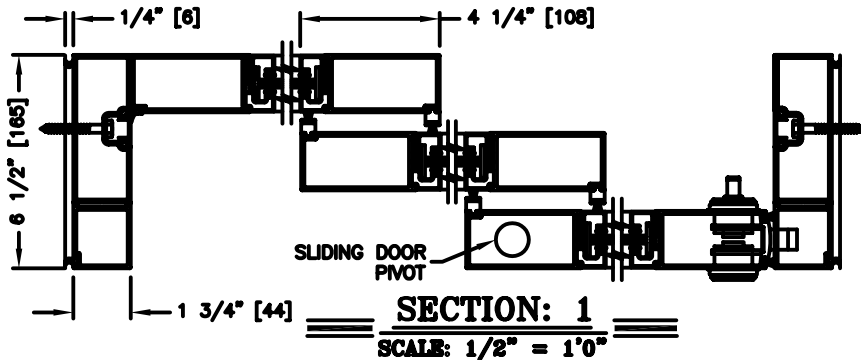

record-usa
4910 STARCREST DR.
MONROE, NC 28110
(704) 289 - 9212

JOB NAME: _____

LOCATION: _____

SERIES 5100 AUTOMATIC SLIDING DOORS

TYPE: 5119-2, 0-X-SX, L.H. TELESCOPE
MEDIUM STILE
PAGE 51-2.60

NOTE: See sheets 51-2.86 thru 51-2.91 for optional muntins, bottom rails, transoms, glazing variations, bottom guides & thresholds.

DIMENSIONS FOR STANDARD MEDIUM STILE PACKAGES

DOOR OPENING "A"	STD. PACKAGE WIDTH "B"	STD. PACKAGE HEIGHT "C" W OR W/O THRESHOLD	DOOR OPENING HEIGHT W/ THRESHOLD	DOOR OPENING HEIGHT W/O THRESHOLD	MAX. OPENING MANUALLY
40-3/4 (1035)	84 (2134)	91 (2311)	82-3/4 (2102)	83-1/4 (2115)	45-13/16 (1164)
48-3/4 (1238)	96 (2438)	91 (2311)	82-3/4 (2102)	83-1/4 (2115)	53-13/16 (1367)
56-3/4 (1441)	108 (2743)	91 (2311)	82-3/4 (2102)	83-1/4 (2115)	61-13/16 (1570)
64-3/4 (1645)	120 (3048)	91 (2311)	82-3/4 (2102)	83-1/4 (2115)	69-13/16 (1773)
80-3/4 (2051)	144 (3658)	91 (2311)	82-3/4 (2102)	83-1/4 (2115)	85-13/16 (2180)

Masonry Opening is 1/4" (6) per side larger and 1/4" taller than package dimensions.
Measurements given in inches (millimeters).