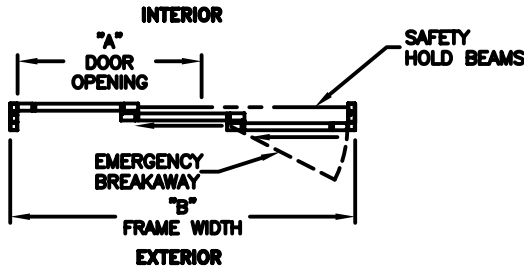

record-usa
4910 STARCREST DR.
MONROE, NC 28110
(704) 289 - 9212

JOB NAME: _____

LOCATION: _____

SERIES 5100 AUTOMATIC SLIDING DOORS

TYPE: 5119-2, 0-X-SX, L.H. TELESCOPE
MEDIUM STILE
PAGE 51-2.60

NOTE: See sheets 51-2.86 thru 51-2.91 for optional muntins, bottom rails, transoms, glazing variations, bottom guides & thresholds.

DIMENSIONS FOR STANDARD MEDIUM STILE PACKAGES

DOOR OPENING "A"	STD. PACKAGE WIDTH "B"	STD. PACKAGE HEIGHT "C" W OR W/O THRESHOLD	DOOR OPENING HEIGHT W/ THRESHOLD	DOOR OPENING HEIGHT W/O THRESHOLD	MAX. OPENING MANUALLY
40-3/4 (1035)	84 (2134)	91 (2311)	82-3/4 (2102)	83-1/4 (2115)	45-13/16 (1164)
48-3/4 (1238)	96 (2438)	91 (2311)	82-3/4 (2102)	83-1/4 (2115)	53-13/16 (1367)
56-3/4 (1441)	108 (2743)	91 (2311)	82-3/4 (2102)	83-1/4 (2115)	61-13/16 (1570)
64-3/4 (1645)	120 (3048)	91 (2311)	82-3/4 (2102)	83-1/4 (2115)	69-13/16 (1773)
80-3/4 (2051)	144 (3658)	91 (2311)	82-3/4 (2102)	83-1/4 (2115)	85-13/16 (2180)

Masonry Opening is 1/4" (6) per side larger and 1/4" taller than package dimensions.
Measurements given in inches (millimeters).