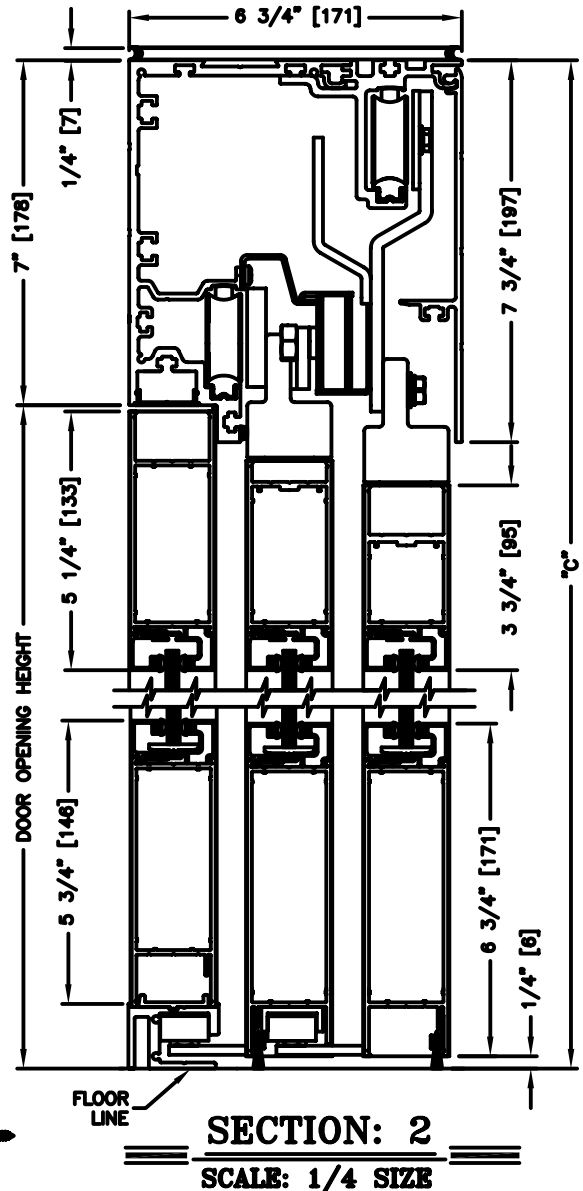

record-usa
4910 STARCREST DR.
MONROE, NC 28110
(704) 289 - 9212

JOB NAME: _____

LOCATION: _____

SERIES 5100 AUTOMATIC SLIDING DOORS

TYPE: 5119-2, 0-X-SX, L.H. TELESCOPE
MEDIUM STILE
PAGE 51-2.60

NOTE: See sheets 51-2.86 thru 51-2.91 for optional muntins, bottom rails, transoms, glazing variations, bottom guides & thresholds.

DIMENSIONS FOR STANDARD MEDIUM STILE PACKAGES

DOOR OPENING "A"	STD. PACKAGE WIDTH "B"	STD. PACKAGE HEIGHT "C" W OR W/O THRESHOLD	DOOR OPENING HEIGHT W/ THRESHOLD	DOOR OPENING HEIGHT W/O THRESHOLD	MAX. OPENING MANUALLY
40-3/4 (1035)	84 (2134)	91 (2311)	82-3/4 (2102)	83-1/4 (2115)	45-13/16 (1164)
48-3/4 (1238)	96 (2438)	91 (2311)	82-3/4 (2102)	83-1/4 (2115)	53-13/16 (1367)
56-3/4 (1441)	108 (2743)	91 (2311)	82-3/4 (2102)	83-1/4 (2115)	61-13/16 (1570)
64-3/4 (1645)	120 (3048)	91 (2311)	82-3/4 (2102)	83-1/4 (2115)	69-13/16 (1773)
80-3/4 (2051)	144 (3658)	91 (2311)	82-3/4 (2102)	83-1/4 (2115)	85-13/16 (2180)

Masonry Opening is 1/4" (6) per side larger and 1/4" taller than package dimensions.
Measurements given in inches (millimeters).