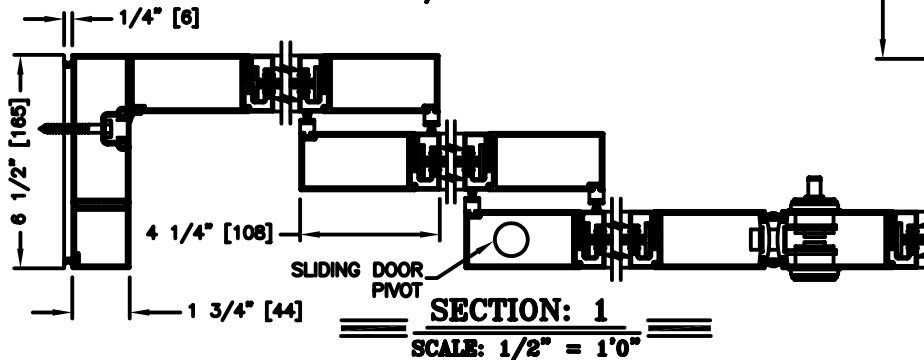

record-usa
4910 STARCREST DR.
MONROE, NC 28110
(704) 289 - 9212

JOB NAME: _____
LOCATION: _____

SERIES 5100 AUTOMATIC SLIDING DOORS

TYPE: 5121-2, 0-X-SX-SX-X-0,
BI-PART TELESCOPE
MEDIUM STILE
PAGE 51-2.62

NOTE:
See sheets 51-2.86 thru 51-2.91 for optional muntins, bottom rails, transoms, glazing variations, bottom guides & thresholds.

DIMENSIONS FOR STANDARD MEDIUM STILE PACKAGES

DOOR OPENING "A"	STD. PACKAGE WIDTH "B"	STD. PACKAGE HEIGHT "C" W OR W/O THRESHOLD	DOOR OPENING HEIGHT W/ THRESHOLD	DOOR OPENING HEIGHT W/O THRESHOLD	MAX. OPENING MANUALLY
35-3/4 (908)	96 (2438)	91 (2311)	82-3/4 (2102)	83-1/4 (2115)	45-7/8 (1165)
43-3/4 (1111)	108 (2743)	91 (2311)	82-3/4 (2102)	83-1/4 (2115)	53-7/8 (1368)
51-3/4 (1314)	120 (3048)	91 (2311)	82-3/4 (2102)	83-1/4 (2115)	61-7/8 (1572)
67-3/4 (1721)	144 (3658)	91 (2311)	82-3/4 (2102)	83-1/4 (2115)	77-7/8 (1978)
83-3/4 (2127)	168 (4267)	91 (2311)	82-3/4 (2102)	83-1/4 (2115)	93-7/8 (2384)

Masonry Opening is 1/4" (6) per side larger and 1/4" taller than package dimensions.
Measurements given in inches (millimeters).