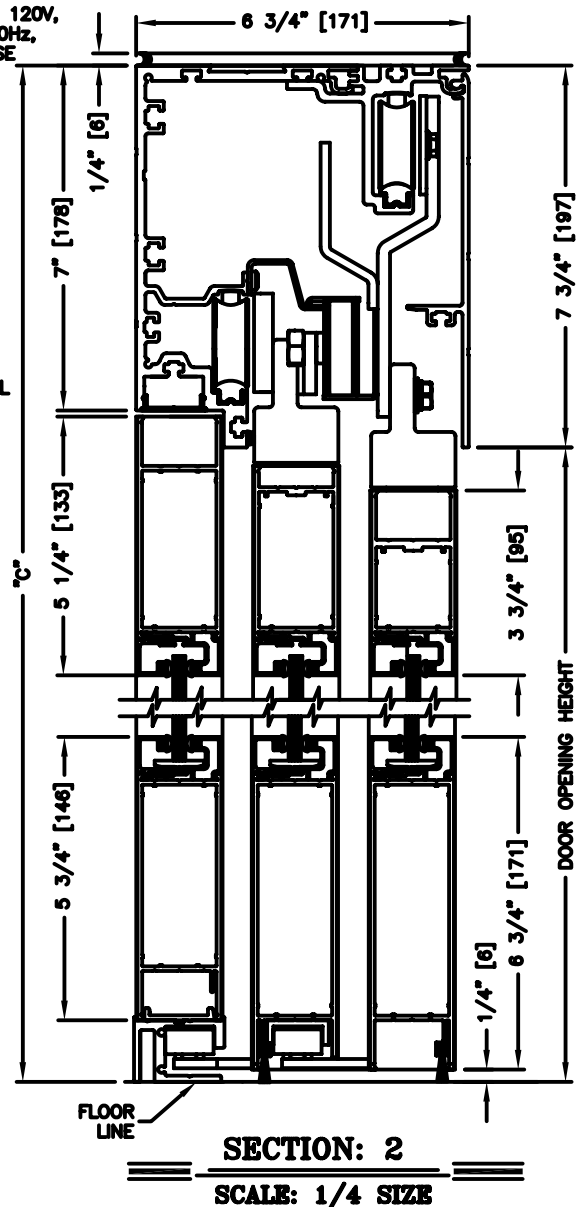

record-usa
4910 STARCREST DR.
MONROE, NC 28110
(704) 289 - 9212

JOB NAME: _____
LOCATION: _____

SERIES 5100 AUTOMATIC SLIDING DOORS

TYPE: 5121-2, 0-X-SX-SX-X-0,
BI-PART TELESCOPE
MEDIUM STILE
PAGE 51-2.62

NOTE:
See sheets 51-2.86 thru 51-2.91 for optional muntins, bottom rails, transoms, glazing variations, bottom guides & thresholds.

DIMENSIONS FOR STANDARD MEDIUM STILE PACKAGES

DOOR OPENING "A"	STD. PACKAGE WIDTH "B"	STD. PACKAGE HEIGHT "C" W OR W/O THRESHOLD	DOOR OPENING HEIGHT W/ THRESHOLD	DOOR OPENING HEIGHT W/O THRESHOLD	MAX. OPENING MANUALLY
35-3/4 (908)	96 (2438)	91 (2311)	82-3/4 (2102)	83-1/4 (2115)	45-7/8 (1165)
43-3/4 (1111)	108 (2743)	91 (2311)	82-3/4 (2102)	83-1/4 (2115)	53-7/8 (1368)
51-3/4 (1314)	120 (3048)	91 (2311)	82-3/4 (2102)	83-1/4 (2115)	61-7/8 (1572)
67-3/4 (1721)	144 (3658)	91 (2311)	82-3/4 (2102)	83-1/4 (2115)	77-7/8 (1978)
83-3/4 (2127)	168 (4267)	91 (2311)	82-3/4 (2102)	83-1/4 (2115)	93-7/8 (2384)

Masonry Opening is 1/4" (6) per side larger and 1/4" taller than package dimensions.
Measurements given in inches (millimeters).