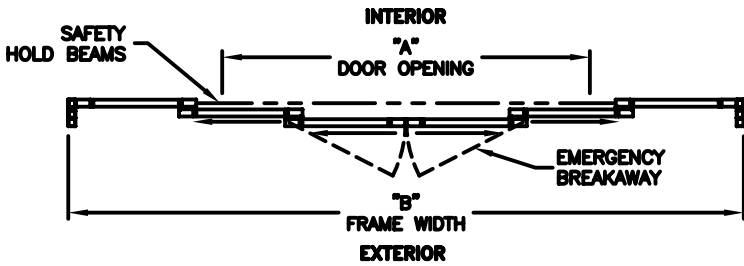

record-usa
4910 STARCREST DR.
MONROE, NC 28110
(704) 289 - 9212

JOB NAME: _____
LOCATION: _____

SERIES 5100 AUTOMATIC SLIDING DOORS

TYPE: 5121-2, 0-X-SX-SX-X-0,
BI-PART TELESCOPE
MEDIUM STILE
PAGE 51-2.62

NOTE:
See sheets 51-2.86 thru 51-2.91 for optional muntins, bottom rails, transoms, glazing variations, bottom guides & thresholds.

DIMENSIONS FOR STANDARD MEDIUM STILE PACKAGES

DOOR OPENING "A"	STD. PACKAGE WIDTH "B"	STD. PACKAGE HEIGHT "C" W OR W/O THRESHOLD	DOOR OPENING HEIGHT W/ THRESHOLD	DOOR OPENING HEIGHT W/O THRESHOLD	MAX. OPENING MANUALLY
35-3/4 (908)	96 (2438)	91 (2311)	82-3/4 (2102)	83-1/4 (2115)	45-7/8 (1165)
43-3/4 (1111)	108 (2743)	91 (2311)	82-3/4 (2102)	83-1/4 (2115)	53-7/8 (1368)
51-3/4 (1314)	120 (3048)	91 (2311)	82-3/4 (2102)	83-1/4 (2115)	61-7/8 (1572)
67-3/4 (1721)	144 (3658)	91 (2311)	82-3/4 (2102)	83-1/4 (2115)	77-7/8 (1978)
83-3/4 (2127)	168 (4267)	91 (2311)	82-3/4 (2102)	83-1/4 (2115)	93-7/8 (2384)

Masonry Opening is 1/4" (6) per side larger and 1/4" taller than package dimensions.
Measurements given in inches (millimeters).