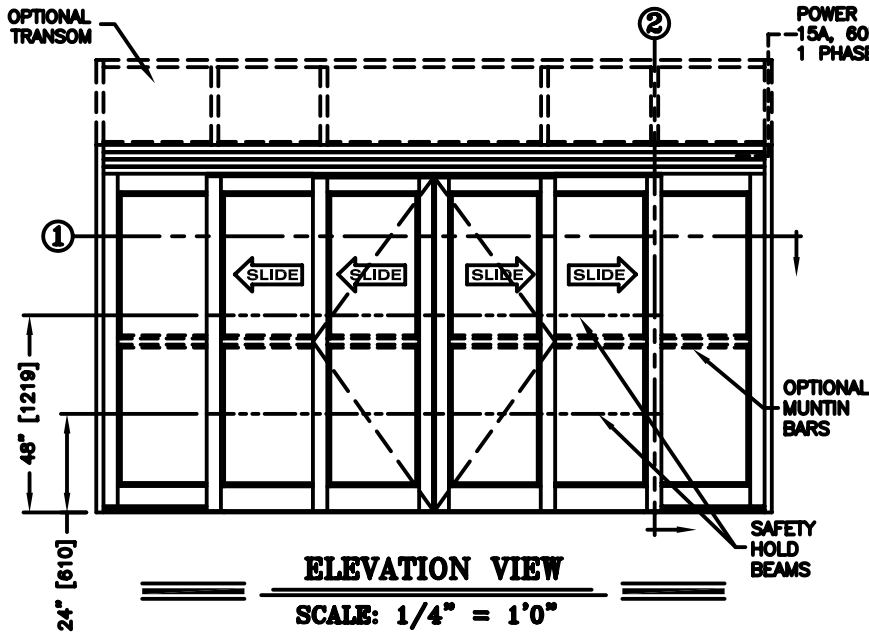

record-usa
4910 STARCREST DR.
MONROE, NC 28110
(704) 289 - 9212

JOB NAME: _____
LOCATION: _____

SERIES 5100 AUTOMATIC SLIDING DOORS

TYPE: 5121-2, 0-X-SX-SX-X-0,
BI-PART TELESCOPE
MEDIUM STILE
PAGE 51-2.62

NOTE:
See sheets 51-2.86 thru 51-2.91 for optional muntins, bottom rails, transoms, glazing variations, bottom guides & thresholds.

DIMENSIONS FOR STANDARD MEDIUM STILE PACKAGES

DOOR OPENING "A"	STD. PACKAGE WIDTH "B"	STD. PACKAGE HEIGHT "C" W OR W/O THRESHOLD	DOOR OPENING HEIGHT W/ THRESHOLD	DOOR OPENING HEIGHT W/O THRESHOLD	MAX. OPENING MANUALLY
35-3/4 (908)	96 (2438)	91 (2311)	82-3/4 (2102)	83-1/4 (2115)	45-7/8 (1165)
43-3/4 (1111)	108 (2743)	91 (2311)	82-3/4 (2102)	83-1/4 (2115)	53-7/8 (1368)
51-3/4 (1314)	120 (3048)	91 (2311)	82-3/4 (2102)	83-1/4 (2115)	61-7/8 (1572)
67-3/4 (1721)	144 (3658)	91 (2311)	82-3/4 (2102)	83-1/4 (2115)	77-7/8 (1978)
83-3/4 (2127)	168 (4267)	91 (2311)	82-3/4 (2102)	83-1/4 (2115)	93-7/8 (2384)

Masonry Opening is 1/4" (6) per side larger and 1/4" taller than package dimensions.
Measurements given in inches (millimeters).