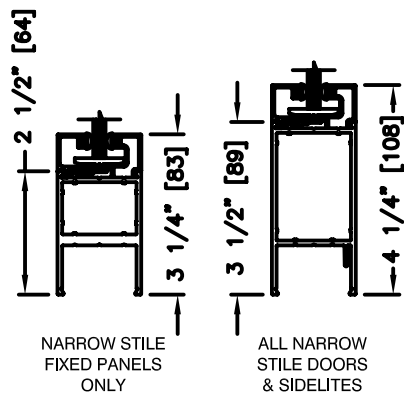

MUNTINS BARS ARE LOCATED AT A STANDARD HEIGHT OF $41\frac{5}{8}$ " [1057]
ABOVE THE FLOOR OR THRESHOLD TO THE CENTERLINE OF THE MUNTIN BAR.

MUNTIN BARS
SCALE: 1/4" SIZE

STANDARD BOTTOM RAILS

VARIOUS BOTTOM RAILS AVAILABLE
(CONTACT FACTORY FOR OTHER SIZES)

BOTTOM RAILS
SCALE: 1/4" SIZE