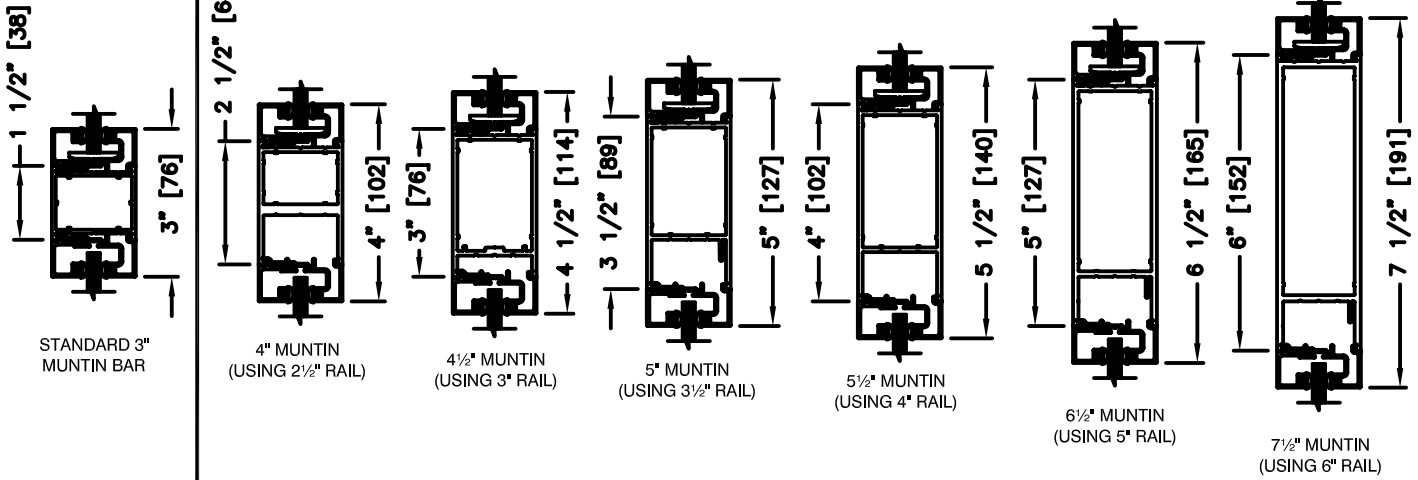

MUNTINS BARS ARE LOCATED AT A STANDARD HEIGHT OF $41\frac{5}{8}$ " [1057]
ABOVE THE FLOOR OR THRESHOLD TO THE CENTERLINE OF THE MUNTIN BAR.

MUNTIN BARS
SCALE: 1/4" SIZE

STANDARD BOTTOM RAILS

VARIOUS BOTTOM RAILS AVAILABLE
(CONTACT FACTORY FOR OTHER SIZES)

BOTTOM RAILS
SCALE: 1/4" SIZE