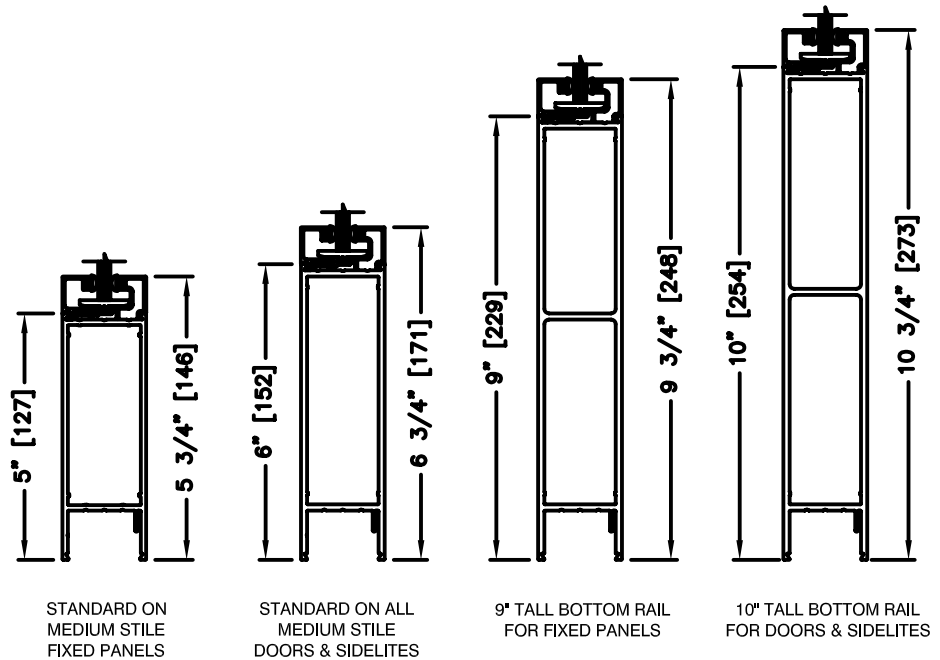

MUNTINS BARS ARE LOCATED AT A STANDARD HEIGHT OF $41\frac{5}{8}$ " [1057]
ABOVE THE FLOOR OR THRESHOLD TO THE CENTERLINE OF THE MUNTIN BAR.

MUNTIN BARS
SCALE: 1/4" SIZE

STANDARD BOTTOM RAILS

VARIOUS BOTTOM RAILS AVAILABLE
(CONTACT FACTORY FOR OTHER SIZES)

BOTTOM RAILS
SCALE: 1/4" SIZE