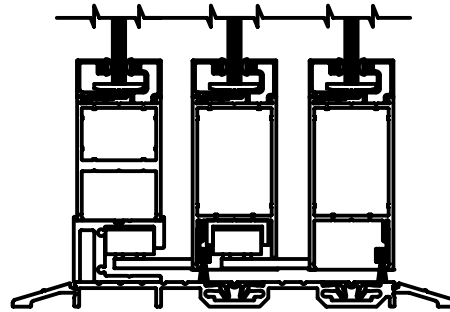

record-usa
 4910 STARCREST DR.
 MONROE, NC 28110
 (704) 289 - 9212

SERIES 5100 AUTOMATIC SLIDING DOORS

**SURFACE APPLIED BOTTOM GUIDE DETAILS -
 TELESCOPE UNITS**

PAGE 51-2.90

Note: Clearances Under Doors and Sidelites Are Minimum. Floor Conditions or Door Height May Vary Clearances.

BOTTOM GUIDES FOR SX-X-O & SX-X-P TELESCOPE UNITS

SWAY RAIL W/O THRESHOLD
SCALE: 1/4" SIZE

SWAY RAIL W/THRESHOLD
SCALE: 1/4" SIZE

BOTTOM GUIDE FOR SX-X-SO TELESCOPE UNITS

(DOOR OPENING AREA)

(SIDELITE AREA)

SURFACE PIN GUIDE W/THRESHOLD
SCALE: 1/4" SIZE