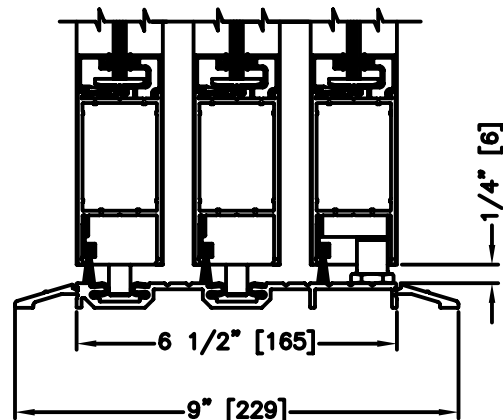

BOTTOM GUIDES FOR SX-X-O & SX-X-P TELESCOPE UNITS

SWAY RAIL W/O THRESHOLD
SCALE: 1/4" SIZE

SWAY RAIL W/THRESHOLD
SCALE: 1/4" SIZE

BOTTOM GUIDE FOR SX-X-SO TELESCOPE UNITS

(DOOR OPENING AREA)

(SIDELITE AREA)

SURFACE PIN GUIDE W/THRESHOLD
SCALE: 1/4" SIZE