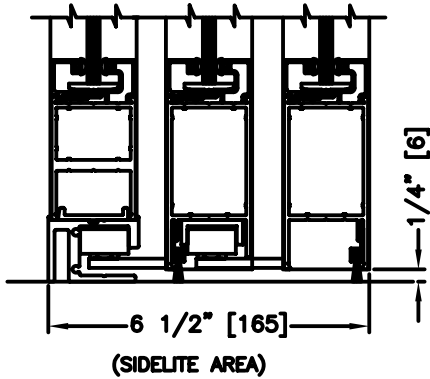

record-usa
 4910 STARCREST DR.
 MONROE, NC 28110
 (704) 289 - 9212

SERIES 5100 AUTOMATIC SLIDING DOORS

**SURFACE APPLIED BOTTOM GUIDE DETAILS -
 TELESCOPE UNITS**

PAGE 51-2.90

Note: Clearances Under Doors and Sidelites Are Minimum. Floor Conditions or Door Height May Vary Clearances.

BOTTOM GUIDES FOR SX-X-O & SX-X-P TELESCOPE UNITS

SWAY RAIL W/O THRESHOLD
SCALE: 1/4" SIZE

SWAY RAIL W/THRESHOLD
SCALE: 1/4" SIZE

BOTTOM GUIDE FOR SX-X-SO TELESCOPE UNITS

(DOOR OPENING AREA)

(SIDELITE AREA)

SURFACE PIN GUIDE W/THRESHOLD
SCALE: 1/4" SIZE