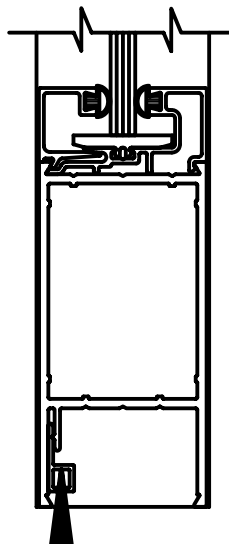

DOOR SWEEP STRIP
SCALE: 1/8" SIZE

CONCEALED MOUNTED