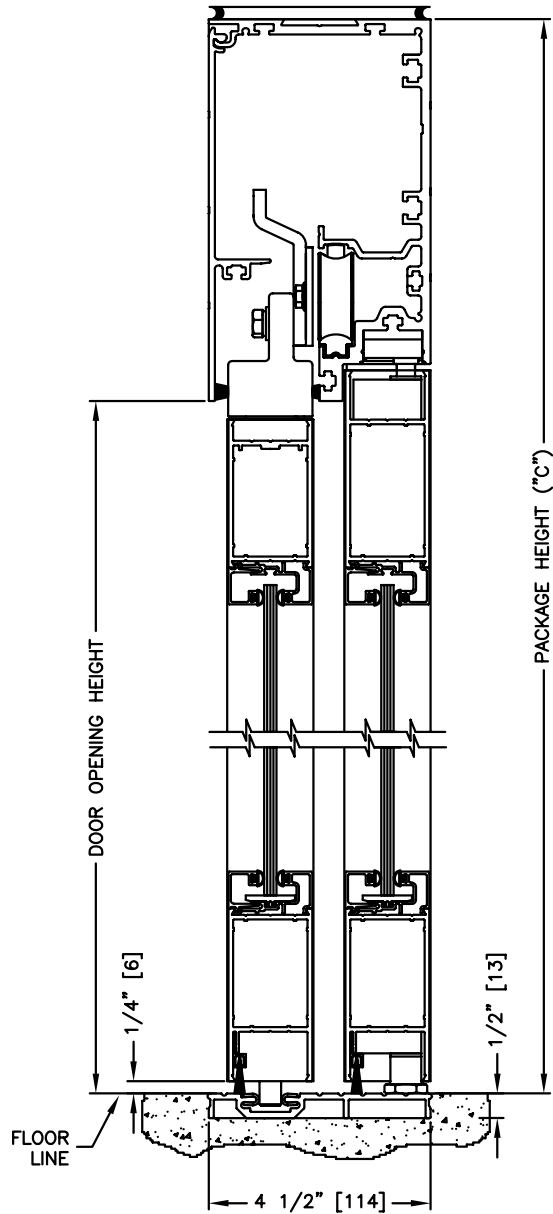

record-usa
 4910 STARCREST DR.
 MONROE, NC 28110
 (704) 289 - 9212

SERIES 5100 AUTOMATIC SLIDING DOORS

RECESSED PIN BOTTOM GUIDE DETAILS -
 SINGLE SLIDE AND BIPART UNITS PAGE 51-2.92

Note: Clearances Under Doors and Sidelites Are Minimum. Floor Conditions or Door Height May Vary Clearances.

RECESSED PIN GUIDES FOR SX-SX & SX-P UNITS

RECESSED PIN GUIDES FOR SX-SO/P & SO/SO-SX UNITS

SX-SO UNIT SHOWN

SX-SO/SO UNIT SHOWN

RECESSED PIN GUIDES

Jamb height is same as package height ("C" dimension) .