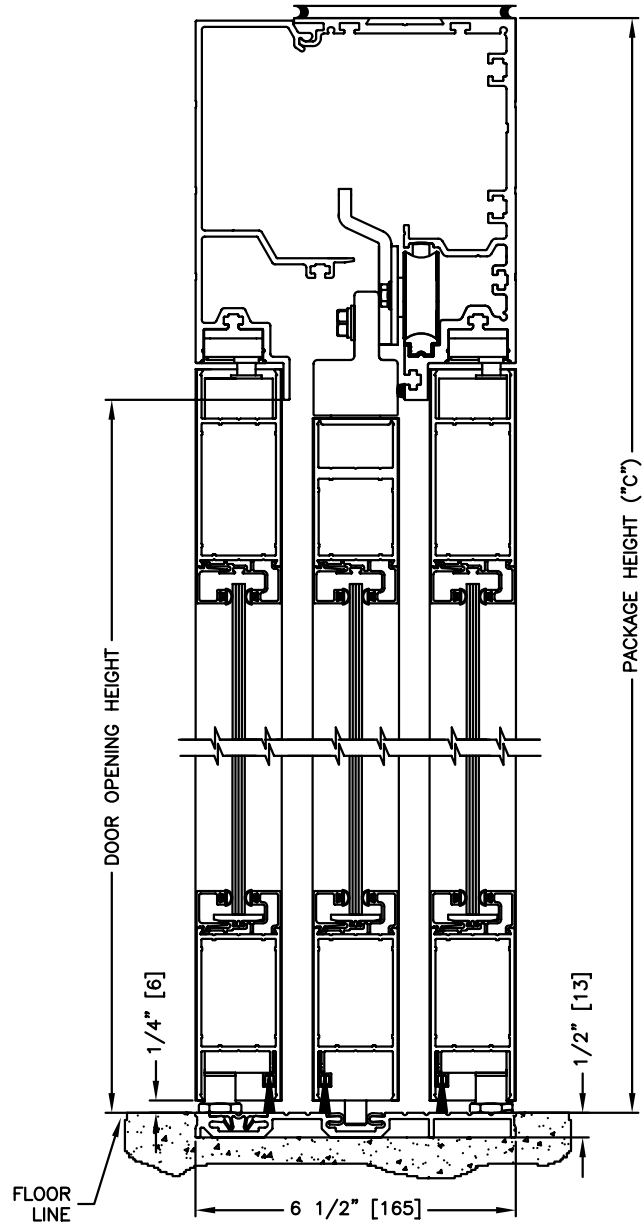

record-usa
 4910 STARCREST DR.
 MONROE, NC 28110
 (704) 289 - 9212

SERIES 5100 AUTOMATIC SLIDING DOORS

RECESSED PIN BOTTOM GUIDE DETAILS -
 SINGLE SLIDE AND BIPART UNITS PAGE 51-2.92

Note: Clearances Under Doors and Sidelites Are Minimum. Floor Conditions or Door Height May Vary Clearances.

RECESSED PIN GUIDES FOR SX-SX & SX-P UNITS

RECESSED PIN GUIDES FOR SX-SO/P & SO/SO-SX UNITS

SX-SO UNIT SHOWN

SX-SO/SO UNIT SHOWN

RECESSED PIN GUIDES

Jamb height is same as package height ("C" dimension) .