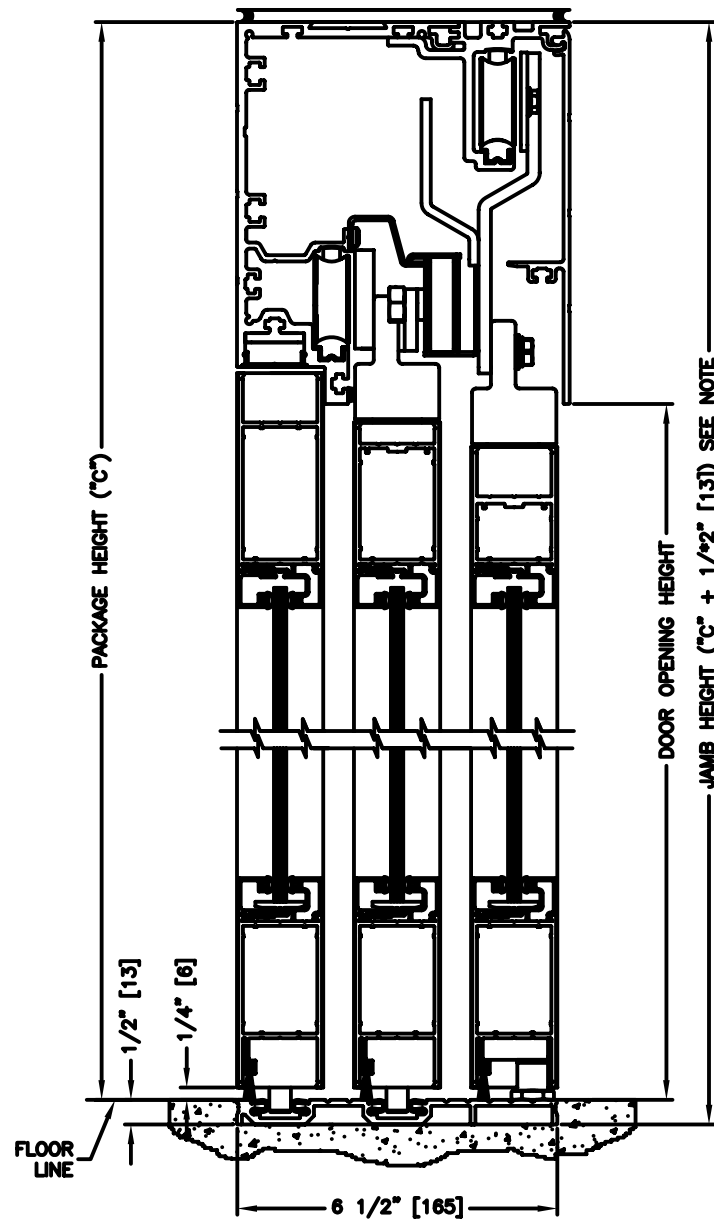

record-usa
4910 STARCREST DR.
MONROE, NC 28110
(704) 289 - 9212

SERIES 5100 AUTOMATIC SLIDING DOORS

RECESSED PIN BOTTOM GUIDE DETAILS -
SINGLE SLIDE AND BIPART TELESCOPE UNITS PAGE 51-2.93

Note: Clearances Under Doors and Sidelites Are Minimum. Floor Conditions or Door Height May Vary Clearances.

RECESSED PIN BOTTOM GUIDES FOR SX-X-SO TELESCOPE UNITS

RECESSED PIN GUIDES

Jambs are 1/2" longer than specified package height ("C" dimension) and must be recessed into floor with pin guide.