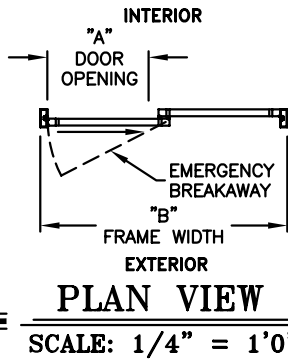

record-usa
4910 STARCREST DR.
MONROE, NC 28110
(704) 289 - 9212

JOB NAME: _____
LOCATION: _____

5900 SERIES MANUAL SLIDING DOORS

TYPE: 5902-1, SX-0, R.H. SINGLE
PAGE 59-2.02

NOTE:

See sheets 59-2.39 thru 59-2.45 for optional muntins, bottom rails, transoms, glazing variations, bottom guides & thresholds.

DIMENSIONS FOR STANDARD NARROW STILE PACKAGES				
DOOR OPENING "A"	STD. PACKAGE WIDTH "B"	STD. PACKAGE HEIGHT "C"	DOOR OPENING HEIGHT	MAX. OPENING MANUALLY
35-3/8 (899)	84 (2134)	87 (2210)	83-1/8 (2111)	38-15/16 (989)
41-3/8 (1051)	96 (2438)	87 (2210)	83-1/8 (2111)	44-15/16 (1141)
44-3/8 (1127)	102 (2591)	87 (2210)	83-1/8 (2111)	47-15/16 (1218)
47-3/8 (1203)	108 (2743)	87 (2210)	83-1/8 (2111)	50-15/16 (1294)

Masonry Opening is 1/4" (6) per side larger and 1/4" taller than package dimensions.
Measurements given in inches (millimeters).