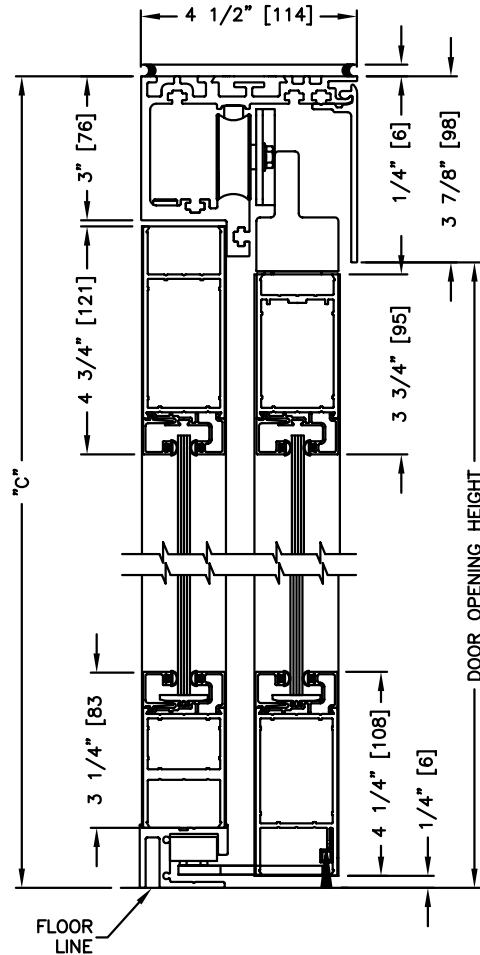

record-usa
4910 STARCREST DR.
MONROE, NC 28110
(704) 289 - 9212

JOB NAME: _____
LOCATION: _____

5900 SERIES MANUAL SLIDING DOORS

TYPE: 5902-1, SX-0, R.H. SINGLE
PAGE 59-2.02

NOTE:

See sheets 59-2.39 thru 59-2.45 for optional muntins, bottom rails, transoms, glazing variations, bottom guides & thresholds.

DIMENSIONS FOR STANDARD NARROW STILE PACKAGES				
DOOR OPENING "A"	STD. PACKAGE WIDTH "B"	STD. PACKAGE HEIGHT "C"	DOOR OPENING HEIGHT	MAX. OPENING MANUALLY
35-3/8 (899)	84 (2134)	87 (2210)	83-1/8 (2111)	38-15/16 (989)
41-3/8 (1051)	96 (2438)	87 (2210)	83-1/8 (2111)	44-15/16 (1141)
44-3/8 (1127)	102 (2591)	87 (2210)	83-1/8 (2111)	47-15/16 (1218)
47-3/8 (1203)	108 (2743)	87 (2210)	83-1/8 (2111)	50-15/16 (1294)

Masonry Opening is 1/4" (6) per side larger and 1/4" taller than package dimensions.
Measurements given in inches (millimeters).