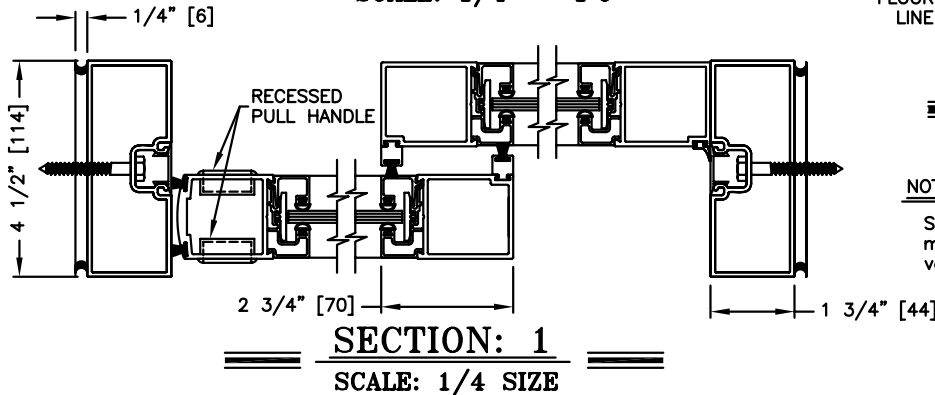

record-usa
4910 STARCREST DR.
MONROE, NC 28110
(704) 289 - 9212

JOB NAME: _____
LOCATION: _____

5900 SERIES MANUAL SLIDING DOORS

TYPE: 5902-1, SX-0, R.H. SINGLE
PAGE 59-2.02

NOTE:

See sheets 59-2.39 thru 59-2.45 for optional muntins, bottom rails, transoms, glazing variations, bottom guides & thresholds.

DIMENSIONS FOR STANDARD NARROW STILE PACKAGES				
DOOR OPENING "A"	STD. PACKAGE WIDTH "B"	STD. PACKAGE HEIGHT "C"	DOOR OPENING HEIGHT	MAX. OPENING MANUALLY
35-3/8 (899)	84 (2134)	87 (2210)	83-1/8 (2111)	38-15/16 (989)
41-3/8 (1051)	96 (2438)	87 (2210)	83-1/8 (2111)	44-15/16 (1141)
44-3/8 (1127)	102 (2591)	87 (2210)	83-1/8 (2111)	47-15/16 (1218)
47-3/8 (1203)	108 (2743)	87 (2210)	83-1/8 (2111)	50-15/16 (1294)

Masonry Opening is 1/4" (6) per side larger and 1/4" taller than package dimensions.
Measurements given in inches (millimeters).