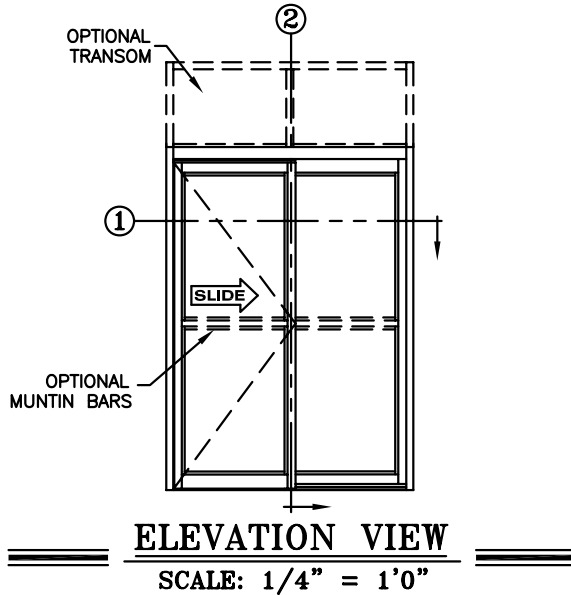

record-usa
4910 STARCREST DR.
MONROE, NC 28110
(704) 289 - 9212

JOB NAME: _____
LOCATION: _____

5900 SERIES MANUAL SLIDING DOORS

TYPE: 5902-1, SX-0, R.H. SINGLE
PAGE 59-2.02

NOTE:

See sheets 59-2.39 thru 59-2.45 for optional muntins, bottom rails, transoms, glazing variations, bottom guides & thresholds.

DIMENSIONS FOR STANDARD NARROW STILE PACKAGES				
DOOR OPENING "A"	STD. PACKAGE WIDTH "B"	STD. PACKAGE HEIGHT "C"	DOOR OPENING HEIGHT	MAX. OPENING MANUALLY
35-3/8 (899)	84 (2134)	87 (2210)	83-1/8 (2111)	38-15/16 (989)
41-3/8 (1051)	96 (2438)	87 (2210)	83-1/8 (2111)	44-15/16 (1141)
44-3/8 (1127)	102 (2591)	87 (2210)	83-1/8 (2111)	47-15/16 (1218)
47-3/8 (1203)	108 (2743)	87 (2210)	83-1/8 (2111)	50-15/16 (1294)

Masonry Opening is 1/4" (6) per side larger and 1/4" taller than package dimensions.
Measurements given in inches (millimeters).