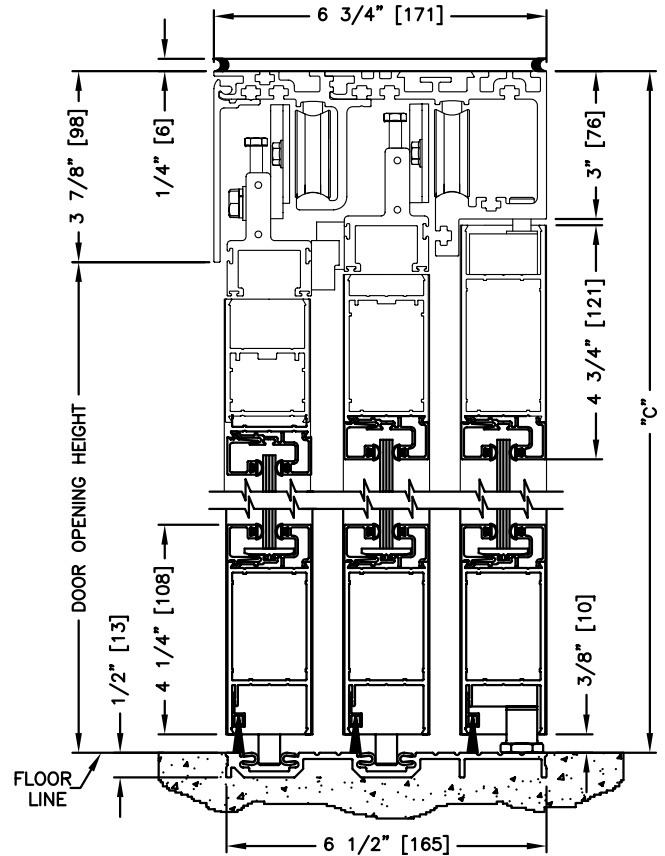

record-usa
4910 STARCREST DR.
MONROE, NC 28110
(704) 289 - 9212

JOB NAME: _____
LOCATION: _____

5900 SERIES MANUAL SLIDING DOORS

TYPE: 5923-1, SX-SX-SO, R.H. TELESCOPE
RECESSED PIN GUIDE
PAGE 59-2.25

NOTE:

1. See sheets 59-2.39 thru 59-2.45 for optional muntins, bottom rails, transoms, glazing variations, bottom guides & thresholds.

DIMENSIONS FOR STANDARD NARROW STILE PACKAGES

DOOR OPENING "A"	STD. PACKAGE WIDTH "B"	STD. PACKAGE HEIGHT "C"	DOOR OPENING HEIGHT	MAX. OPENING MANUALLY
44-3/4 (1137)	84 (2134)	87 (2210)	83-1/8 (2111)	71-1/2 (1816)
52-3/4 (1340)	96 (2438)	87 (2210)	83-1/8 (2111)	83-1/2 (2121)
60-3/4 (1543)	108 (2743)	87 (2210)	83-1/8 (2111)	95-1/2 (2426)
68-3/4 (1746)	120 (3048)	87 (2210)	83-1/8 (2111)	107-1/2 (2731)
84-3/4 (2153)	144 (3658)	87 (2210)	83-1/8 (2111)	131-1/2 (3340)

Masonry Opening is 1/4" (6) per side larger and 1/4" taller than package dimensions.
Measurements given in inches (millimeters).