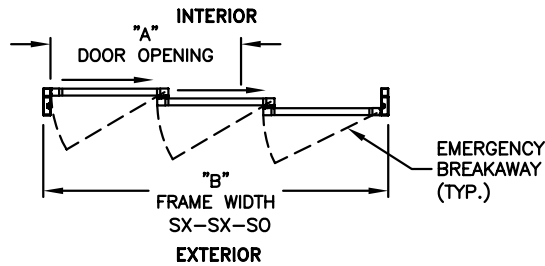

record-usa
4910 STARCREST DR.
MONROE, NC 28110
(704) 289 - 9212

JOB NAME: _____
LOCATION: _____

5900 SERIES MANUAL SLIDING DOORS

TYPE: 5923-1, SX-SX-SO, R.H. TELESCOPE
RECESSED PIN GUIDE
PAGE 59-2.25

NOTE:

1. See sheets 59-2.39 thru 59-2.45 for optional muntins, bottom rails, transoms, glazing variations, bottom guides & thresholds.

DIMENSIONS FOR STANDARD NARROW STILE PACKAGES

DOOR OPENING "A"	STD. PACKAGE WIDTH "B"	STD. PACKAGE HEIGHT "C"	DOOR OPENING HEIGHT	MAX. OPENING MANUALLY
44-3/4 (1137)	84 (2134)	87 (2210)	83-1/8 (2111)	71-1/2 (1816)
52-3/4 (1340)	96 (2438)	87 (2210)	83-1/8 (2111)	83-1/2 (2121)
60-3/4 (1543)	108 (2743)	87 (2210)	83-1/8 (2111)	95-1/2 (2426)
68-3/4 (1746)	120 (3048)	87 (2210)	83-1/8 (2111)	107-1/2 (2731)
84-3/4 (2153)	144 (3658)	87 (2210)	83-1/8 (2111)	131-1/2 (3340)

Masonry Opening is 1/4" (6) per side larger and 1/4" taller than package dimensions.
Measurements given in inches (millimeters).