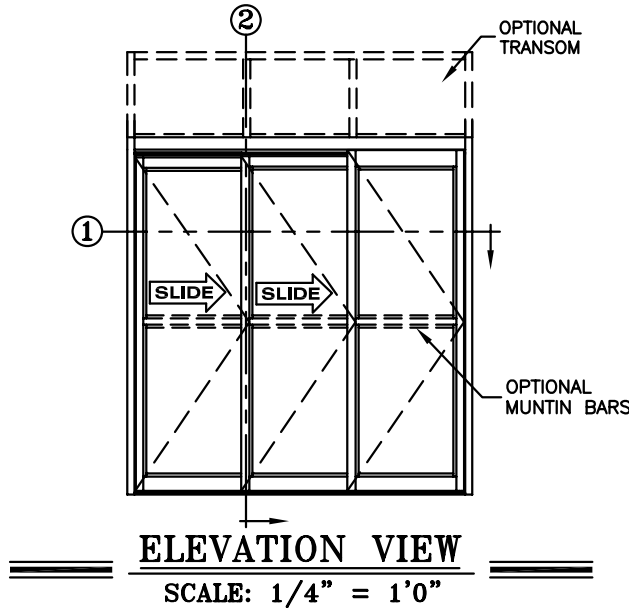

record-usa
4910 STARCREST DR.
MONROE, NC 28110
(704) 289 - 9212

JOB NAME: _____
LOCATION: _____

5900 SERIES MANUAL SLIDING DOORS

TYPE: 5923-1, SX-SX-SO, R.H. TELESCOPE
RECESSED PIN GUIDE
PAGE 59-2.25

NOTE:

1. See sheets 59-2.39 thru 59-2.45 for optional muntins, bottom rails, transoms, glazing variations, bottom guides & thresholds.

DIMENSIONS FOR STANDARD NARROW STILE PACKAGES

DOOR OPENING "A"	STD. PACKAGE WIDTH "B"	STD. PACKAGE HEIGHT "C"	DOOR OPENING HEIGHT	MAX. OPENING MANUALLY
44-3/4 (1137)	84 (2134)	87 (2210)	83-1/8 (2111)	71-1/2 (1816)
52-3/4 (1340)	96 (2438)	87 (2210)	83-1/8 (2111)	83-1/2 (2121)
60-3/4 (1543)	108 (2743)	87 (2210)	83-1/8 (2111)	95-1/2 (2426)
68-3/4 (1746)	120 (3048)	87 (2210)	83-1/8 (2111)	107-1/2 (2731)
84-3/4 (2153)	144 (3658)	87 (2210)	83-1/8 (2111)	131-1/2 (3340)

Masonry Opening is 1/4" (6) per side larger and 1/4" taller than package dimensions.
Measurements given in inches (millimeters).