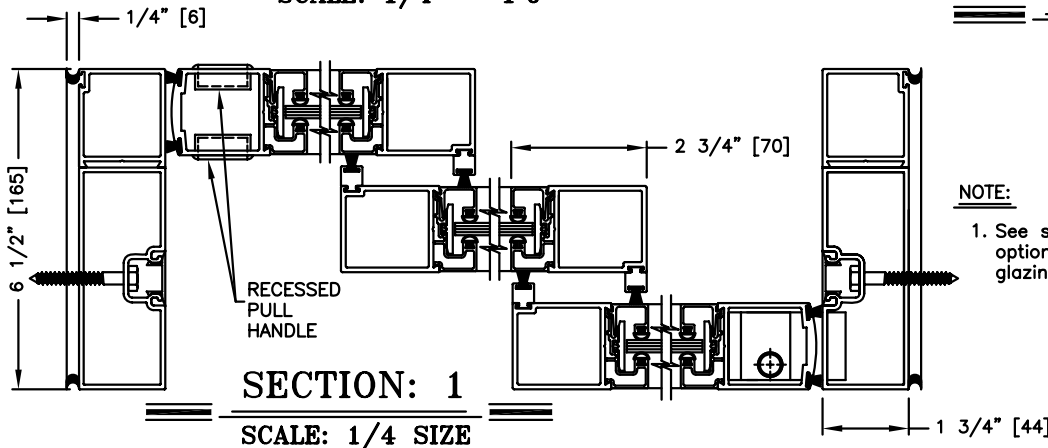

record-usa
4910 STARCREST DR.
MONROE, NC 28110
(704) 289 - 9212

JOB NAME: _____
LOCATION: _____

5900 SERIES MANUAL SLIDING DOORS

TYPE: 5923-1, SX-SX-SO, R.H. TELESCOPE
RECESSED PIN GUIDE
PAGE 59-2.25

NOTE:

1. See sheets 59-2.39 thru 59-2.45 for optional muntins, bottom rails, transoms, glazing variations, bottom guides & thresholds.

DIMENSIONS FOR STANDARD NARROW STILE PACKAGES

DOOR OPENING "A"	STD. PACKAGE WIDTH "B"	STD. PACKAGE HEIGHT "C"	DOOR OPENING HEIGHT	MAX. OPENING MANUALLY
44-3/4 (1137)	84 (2134)	87 (2210)	83-1/8 (2111)	71-1/2 (1816)
52-3/4 (1340)	96 (2438)	87 (2210)	83-1/8 (2111)	83-1/2 (2121)
60-3/4 (1543)	108 (2743)	87 (2210)	83-1/8 (2111)	95-1/2 (2426)
68-3/4 (1746)	120 (3048)	87 (2210)	83-1/8 (2111)	107-1/2 (2731)
84-3/4 (2153)	144 (3658)	87 (2210)	83-1/8 (2111)	131-1/2 (3340)

Masonry Opening is 1/4" (6) per side larger and 1/4" taller than package dimensions.
Measurements given in inches (millimeters).