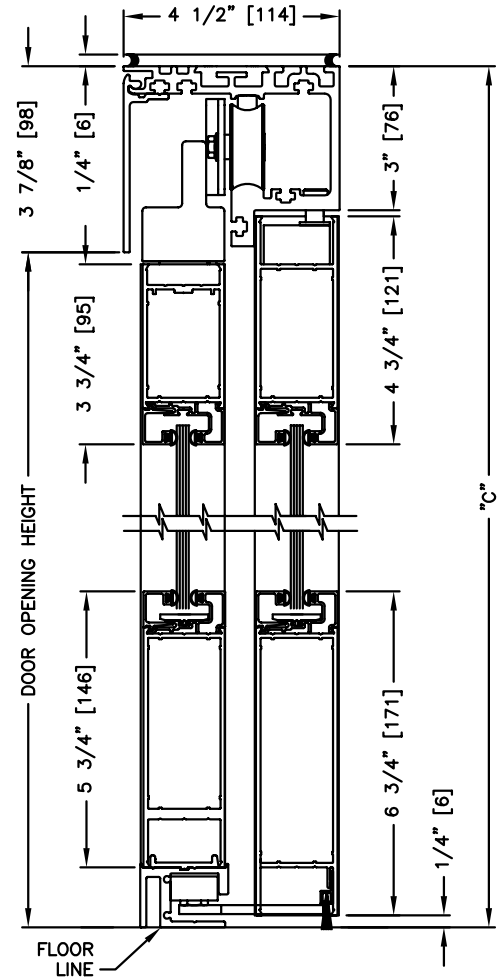

record-usa
4910 STARCREST DR.
MONROE, NC 28110
(704) 289 - 9212

JOB NAME: _____
LOCATION: _____

5900 SERIES MANUAL SLIDING DOORS

TYPE: 5901-2, 0-SX, L.H. SINGLE
MEDIUM STILE PAGE 59-2.30

ELEVATION VIEW

SCALE: 1/4" = 1'0"

PLAN VIEW

SECTION: 2

SCALE: 1/4 SIZE

NOTE:

See sheets 59-2.39 thru 59-2.45 for optional muntins, bottom rails, transoms, glazing variations, bottom guides & thresholds.

SECTION: 1

SCALE: 1/4 SIZE

DIMENSIONS FOR STANDARD MEDIUM STILE PACKAGES

DOOR OPENING "A"	STD. PACKAGE WIDTH "B"	STD. PACKAGE HEIGHT "C"	DOOR OPENING HEIGHT	MAX. OPENING MANUALLY
33-1/8 (841)	84 (2134)	87 (2210)	83-1/8 (2111)	38-3/16 (970)
39-1/8 (994)	96 (2438)	87 (2210)	83-1/8 (2111)	44-3/16 (1122)
42-1/8 (1070)	102 (2591)	87 (2210)	83-1/8 (2111)	47-3/16 (1199)
45-1/8 (1146)	108 (2743)	87 (2210)	83-1/8 (2111)	50-3/16 (1275)

Masonry Opening is 1/4" (6) per side larger and 1/4" taller than package dimensions.
Measurements given in inches (millimeters).