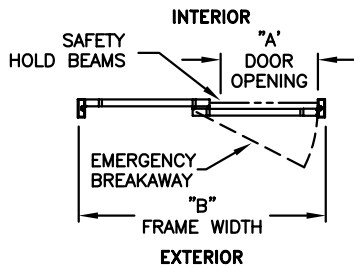

record-usa
4910 STARCREST DR.
MONROE, NC 28110
(704) 289 - 9212

JOB NAME: _____
LOCATION: _____

5900 SERIES MANUAL SLIDING DOORS

TYPE: 5901-2, 0-SX, L.H. SINGLE
MEDIUM STILE PAGE 59-2.30

ELEVATION VIEW

SCALE: 1/4" = 1'0"

DOOR OPENING "A"	STD. PACKAGE WIDTH "B"	STD. PACKAGE HEIGHT "C"	DOOR OPENING HEIGHT	MAX. OPENING MANUALLY
33-1/8 (841)	84 (2134)	87 (2210)	83-1/8 (2111)	38-3/16 (970)
39-1/8 (994)	96 (2438)	87 (2210)	83-1/8 (2111)	44-3/16 (1122)
42-1/8 (1070)	102 (2591)	87 (2210)	83-1/8 (2111)	47-3/16 (1199)
45-1/8 (1146)	108 (2743)	87 (2210)	83-1/8 (2111)	50-3/16 (1275)

Masonry Opening is 1/4" (6) per side larger and 1/4" taller than package dimensions.
Measurements given in inches (millimeters).