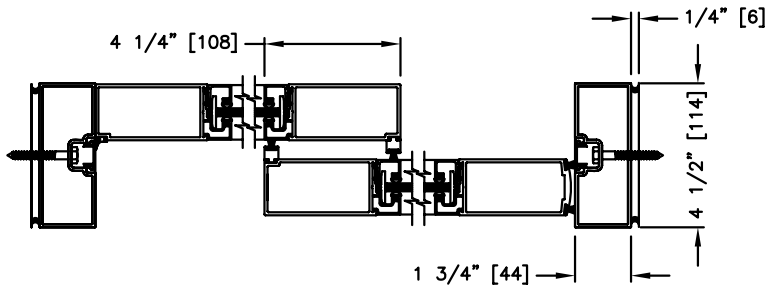

PLAN VIEW

SECTION: 2

SCALE: 1/4 SIZE

NOTE:

See sheets 59-2.39 thru 59-2.45 for optional muntins, bottom rails, transoms, glazing variations, bottom guides & thresholds.

SECTION: 1

SCALE: 1/4 SIZE

DIMENSIONS FOR STANDARD MEDIUM STILE PACKAGES

DOOR OPENING "A"	STD. PACKAGE WIDTH "B"	STD. PACKAGE HEIGHT "C"	DOOR OPENING HEIGHT	MAX. OPENING MANUALLY
33-1/8 (841)	84 (2134)	87 (2210)	83-1/8 (2111)	38-3/16 (970)
39-1/8 (994)	96 (2438)	87 (2210)	83-1/8 (2111)	44-3/16 (1122)
42-1/8 (1070)	102 (2591)	87 (2210)	83-1/8 (2111)	47-3/16 (1199)
45-1/8 (1146)	108 (2743)	87 (2210)	83-1/8 (2111)	50-3/16 (1275)

Masonry Opening is 1/4" (6) per side larger and 1/4" taller than package dimensions.
Measurements given in inches (millimeters).