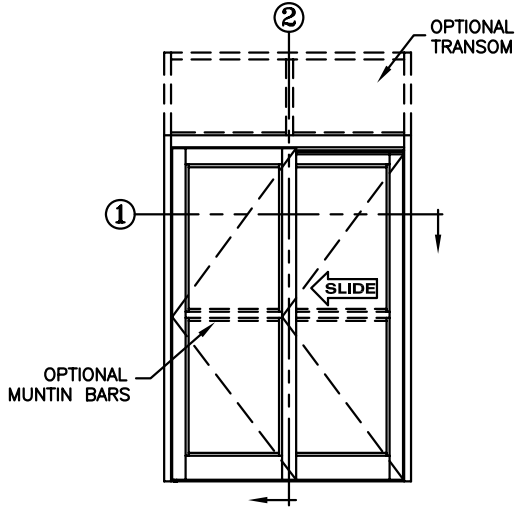

record-usa
4910 STARCREST DR.
MONROE, NC 28110
(704) 289 - 9212

JOB NAME: _____
LOCATION: _____

5900 SERIES MANUAL SLIDING DOORS

TYPE: 5901-2, 0-SX, L.H. SINGLE
MEDIUM STILE PAGE 59-2.30

ELEVATION VIEW

SCALE: 1/4" = 1'0"

PLAN VIEW

SECTION: 2

SCALE: 1/4 SIZE

NOTE:

See sheets 59-2.39 thru 59-2.45 for optional muntins, bottom rails, transoms, glazing variations, bottom guides & thresholds.

SECTION: 1

SCALE: 1/4 SIZE

DIMENSIONS FOR STANDARD MEDIUM STILE PACKAGES

DOOR OPENING "A"	STD. PACKAGE WIDTH "B"	STD. PACKAGE HEIGHT "C"	DOOR OPENING HEIGHT	MAX. OPENING MANUALLY
33-1/8 (841)	84 (2134)	87 (2210)	83-1/8 (2111)	38-3/16 (970)
39-1/8 (994)	96 (2438)	87 (2210)	83-1/8 (2111)	44-3/16 (1122)
42-1/8 (1070)	102 (2591)	87 (2210)	83-1/8 (2111)	47-3/16 (1199)
45-1/8 (1146)	108 (2743)	87 (2210)	83-1/8 (2111)	50-3/16 (1275)

Masonry Opening is 1/4" (6) per side larger and 1/4" taller than package dimensions.
Measurements given in inches (millimeters).