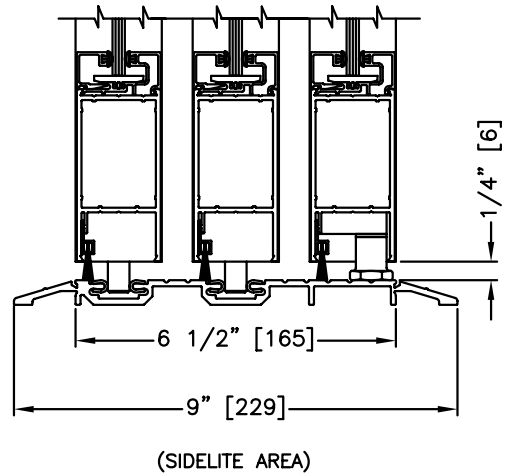

**SWAY RAIL W/O THRESHOLD**  
 SCALE: 1/4 SIZE

**SWAY RAIL W/THRESHOLD**  
 SCALE: 1/4 SIZE

**BOTTOM GUIDE FOR SX-X-SO TELESCOPE UNITS**

(DOOR OPENING AREA)

(SIDELITE AREA)

**SURFACE PIN GUIDE W/THRESHOLD**  
 SCALE: 1/4 SIZE