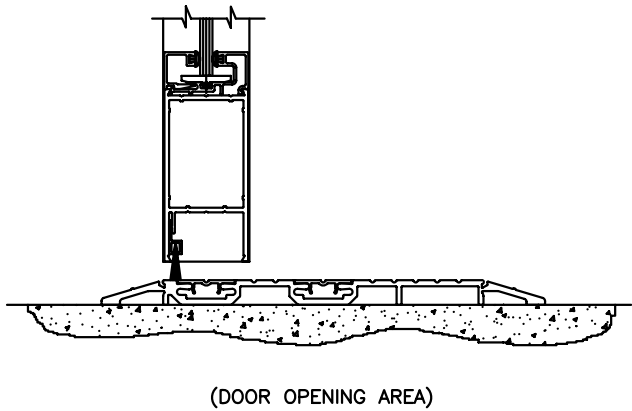

**record-usa**  
 4910 STARCREST DR.  
 MONROE, NC 28110  
 (704) 289 - 9212

Note: Clearances Under Doors and Sidelites Are Minimum. Floor Conditions or Door Height May Vary Clearances.

**BOTTOM GUIDES FOR SX-X-O & SX-X-P TELESCOPE UNITS**

**SWAY RAIL W/O THRESHOLD**  
 SCALE: 1/4 SIZE

**SWAY RAIL W/THRESHOLD**  
 SCALE: 1/4 SIZE

**BOTTOM GUIDE FOR SX-X-SO TELESCOPE UNITS**

(DOOR OPENING AREA)

(SIDELITE AREA)

**SURFACE PIN GUIDE W/THRESHOLD**  
 SCALE: 1/4 SIZE