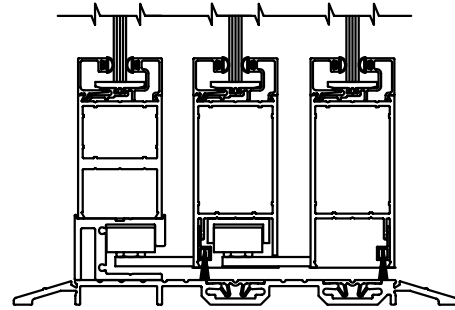

**record-usa**  
 4910 STARCREST DR.  
 MONROE, NC 28110  
 (704) 289 - 9212

Note: Clearances Under Doors and Sidelites Are Minimum. Floor Conditions or Door Height May Vary Clearances.

**BOTTOM GUIDES FOR SX-X-O & SX-X-P TELESCOPE UNITS**

**SWAY RAIL W/O THRESHOLD**  
 SCALE: 1/4 SIZE

**SWAY RAIL W/THRESHOLD**  
 SCALE: 1/4 SIZE

**BOTTOM GUIDE FOR SX-X-SO TELESCOPE UNITS**

(DOOR OPENING AREA)

(SIDELITE AREA)

**SURFACE PIN GUIDE W/THRESHOLD**  
 SCALE: 1/4 SIZE