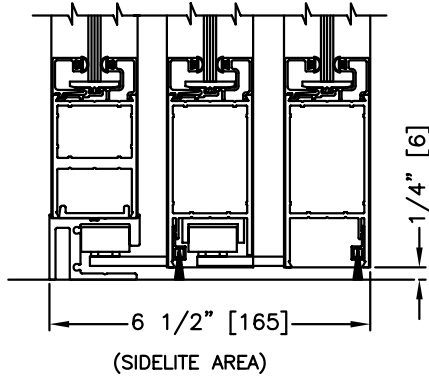

**record-usa**  
 4910 STARCREST DR.  
 MONROE, NC 28110  
 (704) 289 - 9212

Note: Clearances Under Doors and Sidelites Are Minimum. Floor Conditions or Door Height May Vary Clearances.

**BOTTOM GUIDES FOR SX-X-O & SX-X-P TELESCOPE UNITS**

**SWAY RAIL W/O THRESHOLD**  
 SCALE: 1/4 SIZE

**SWAY RAIL W/THRESHOLD**  
 SCALE: 1/4 SIZE

**BOTTOM GUIDE FOR SX-X-SO TELESCOPE UNITS**

(DOOR OPENING AREA)

(SIDELITE AREA)

**SURFACE PIN GUIDE W/THRESHOLD**  
 SCALE: 1/4 SIZE